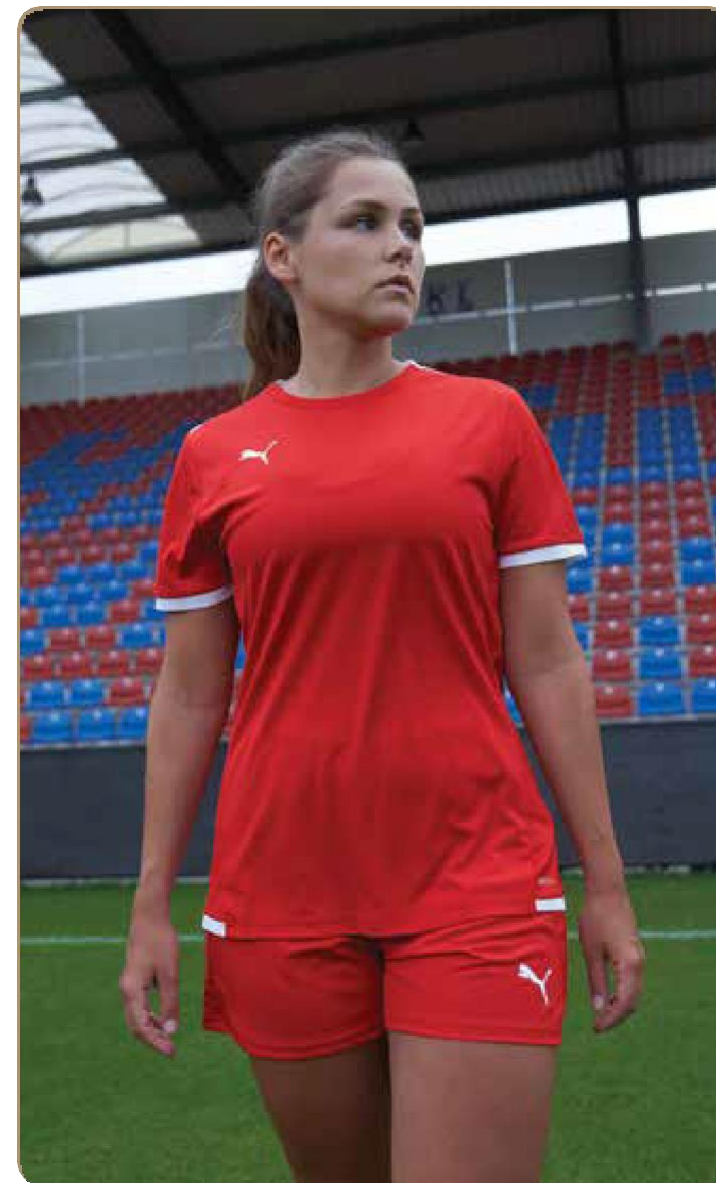

704934 teamLIGA Jersey W

Regular Fit * dryCell
Main Material: 100% Recycled Polyester
Crew Neck, Forward angled side seam, Cut and sew mesh insert panel, Contrast mesh cuffs and hem, PUMA Formstripe on shoulders, Heat transfer PUMA Cat Logo on right chest

704934 XS-XL £ 20.00*

1. PUMA Red-PUMA White
2. Electric Blue Lemonade-PUMA White
3. PUMA Black-PUMA White
- 04 PUMA White-PUMA Black
- 05 Pepper Green-PUMA White
- 06 Peacoat-PUMA White
- 07 Cyber Yellow-PUMA Black
- 14 PUMA White-PUMA White

2025

704936 teamLIGA Shorts W

Regular Fit * dryCell
Main Material: 100% Recycled Polyester
Cut and sew mesh insert panel in contrasted colour, Forwarded seam, Elasticated waistband with drawcord

704936 XS-XL £ 16.00*

1. PUMA Red - PUMA White
2. Electric Blue Lemonade - PUMA White
3. PUMA Black - PUMA White
- 04 PUMA White - PUMA Black
- 05 Pepper Green - PUMA White
- 06 Peacoat - PUMA White
- 07 Cyber Yellow - PUMA Black
- 04 PUMA White - PUMA Black

2025