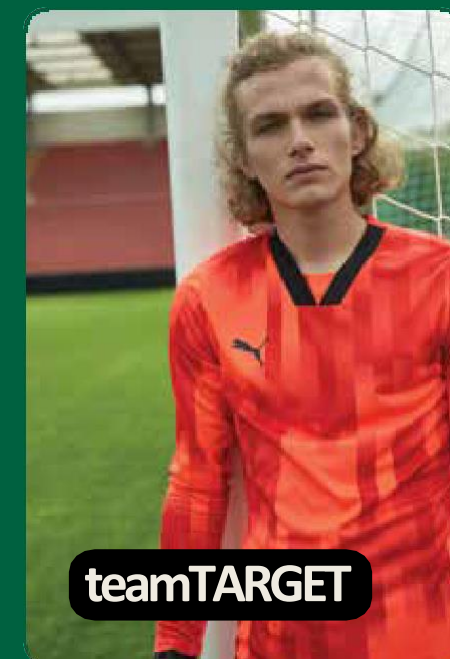

MATCHWEAR OVERVIEW