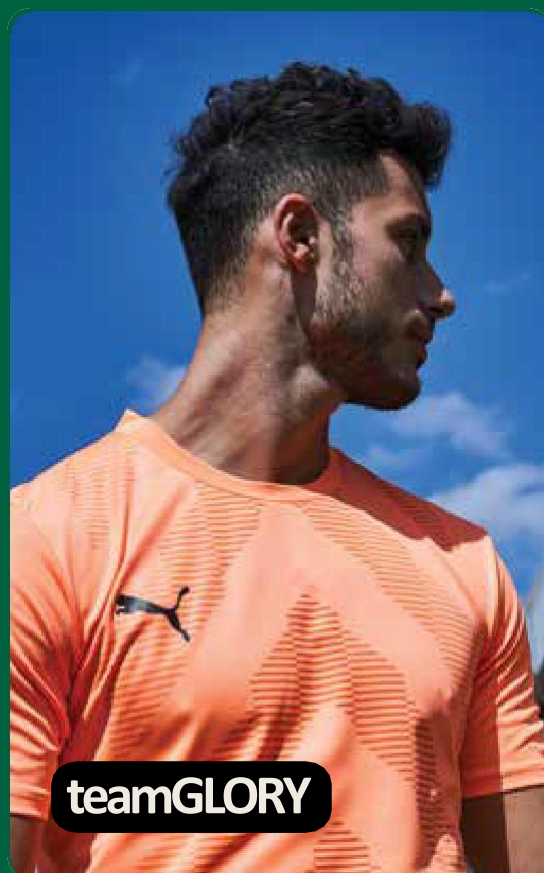

MATCHWEAR OVERVIEW