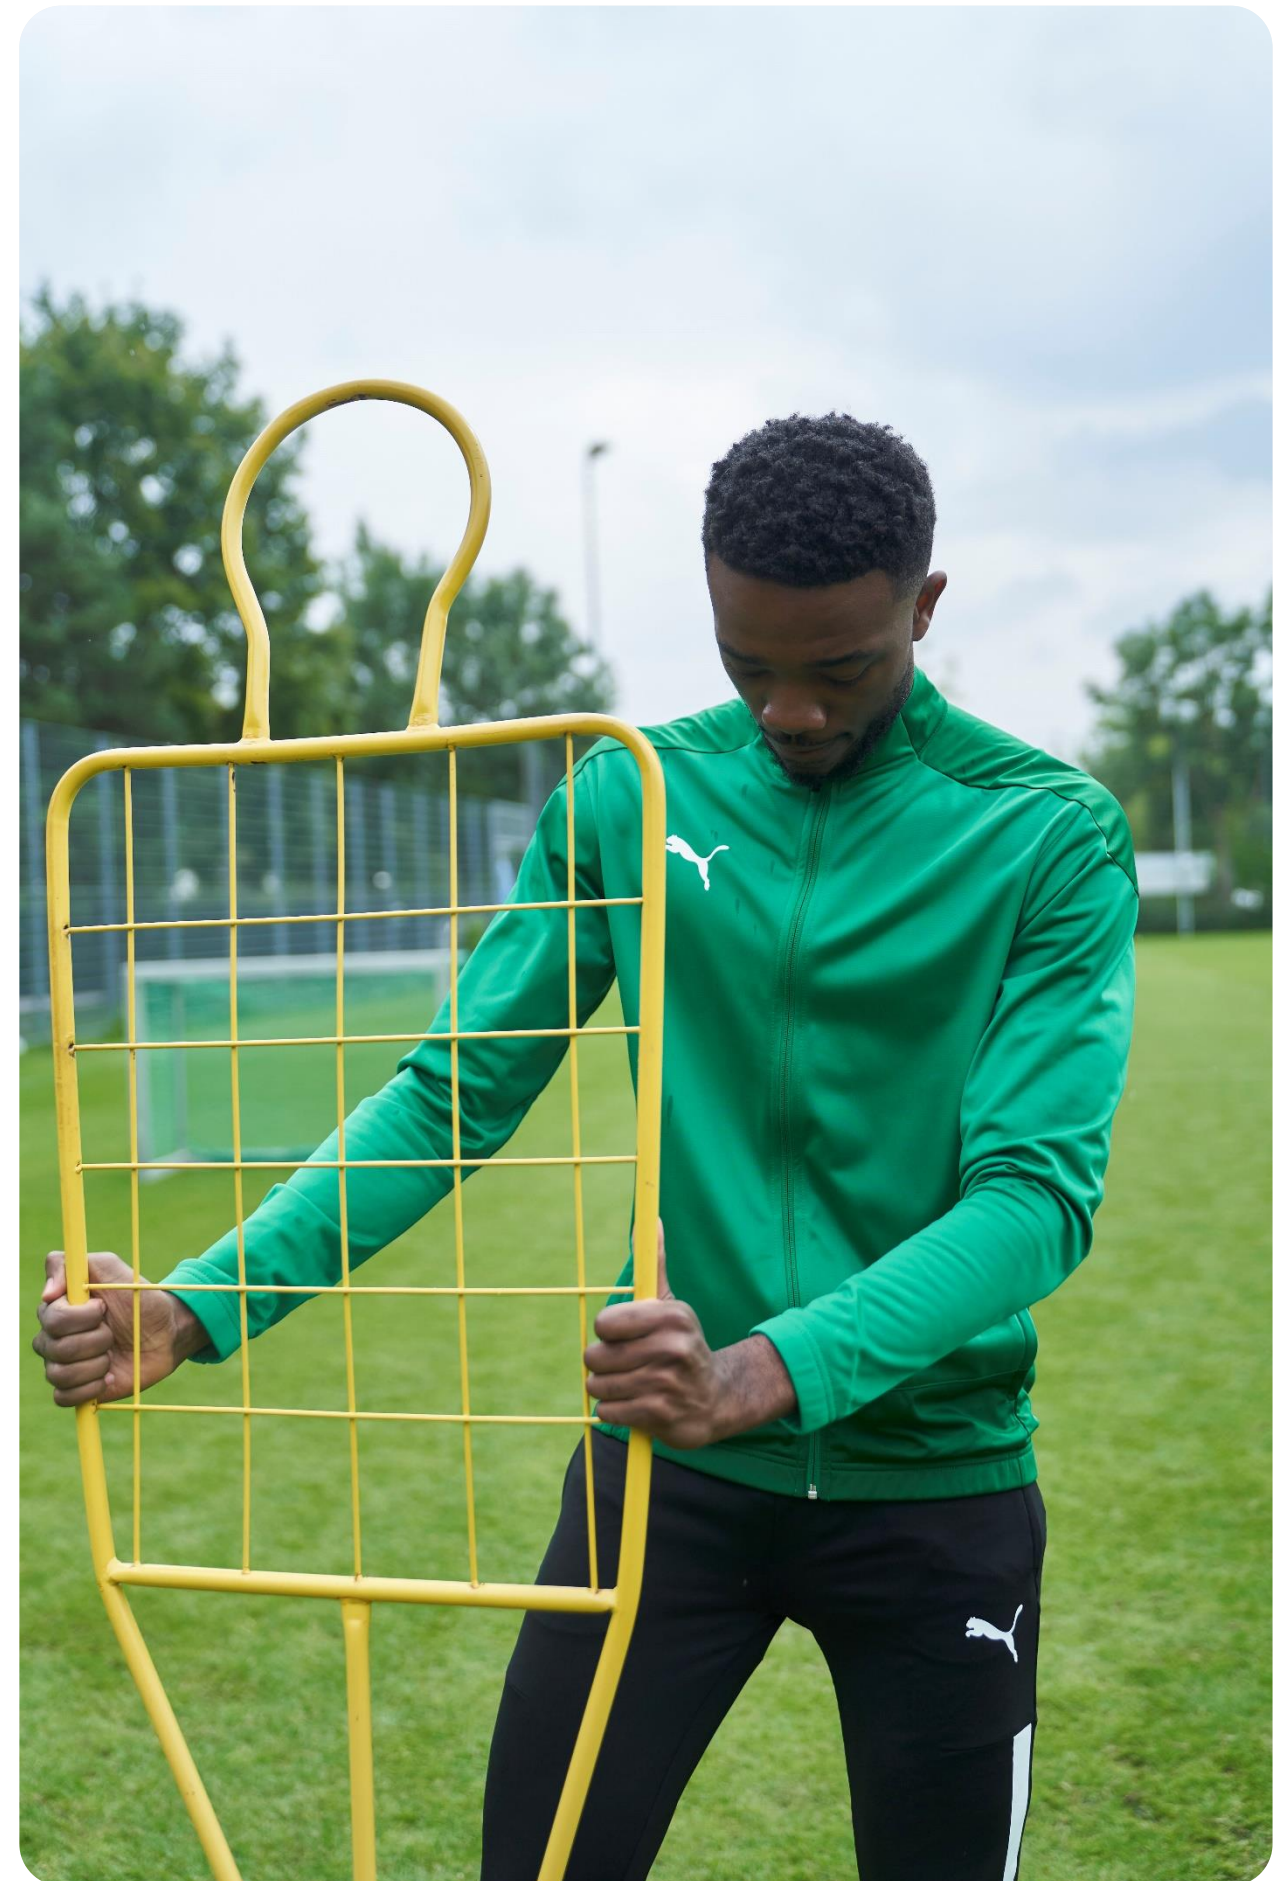

656577 teamGOAL Sideline Polo

Slim Fit * Main Material: 100% Polyester

Polo collar, Short sleeves, PUMA Cat Logo at chest

- **656577** S-3XL   **£ 25.00***

1. PUMA Red-Chili Pepper
2. Electric Blue Lemonade-Team Power Blue
3. PUMA Black-Asphalt
4. PUMA White-Gray Violet
5. Pepper Green-Power Green
- **06** Peacoat-PUMA New Navy
- **07** Cyber Yellow-Spectra Yellow

2023