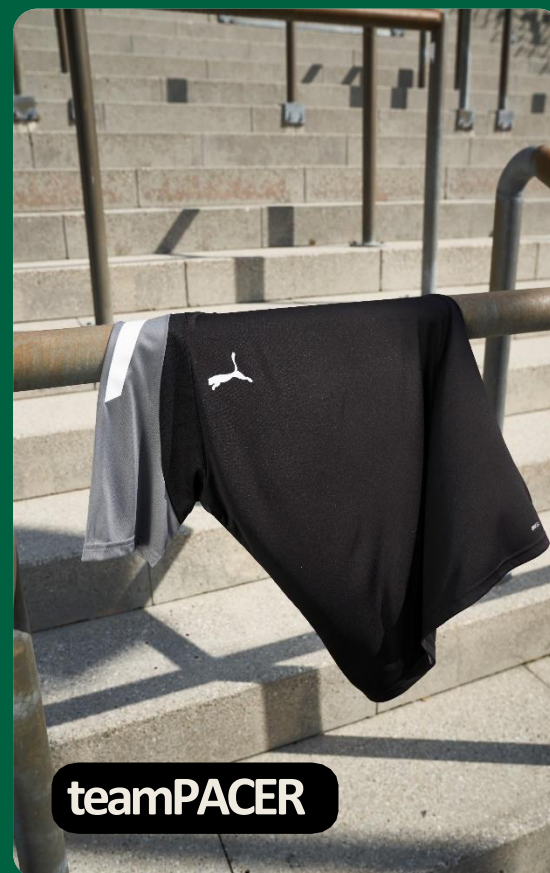

MATCHWEAR OVERVIEW