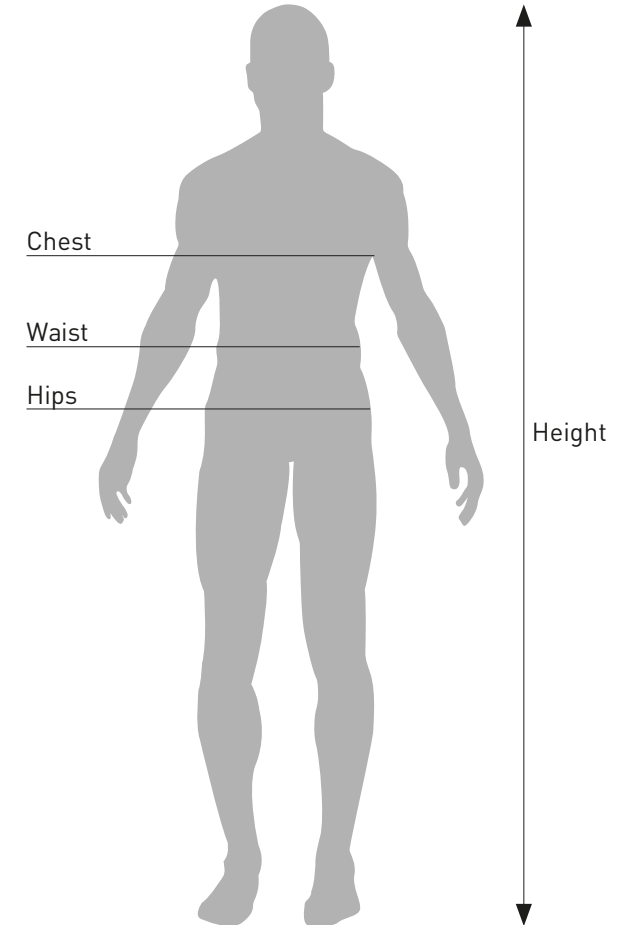

2018

Chambery Handball Team partner with Mizuno for teamwear apparel.

SIZE GUIDE

MIZUNO MAN	CHEST	WAIST	HIPS	HEIGHT		
XS	86-90	72-76	86-90	165-170		
S	91-95	77-81	91-95	170-175		
M	96-100	82-86	96-100	175-180		
L	101-106	87-92	101-106	175-180		
XL	107-112	93-98	107-112	180-185		
XXL	113-118	99-104	113-118	180-185		
XXXL	119-124	105-110	119-124	180-185		
XXXXL	125-130	111-116	125-130	180-185		
MIZUNO WOMEN	CHEST	WAIST	HIPS	HEIGHT		
XS	80-84	61-65	86-90	160-165		
S	85-89	66-70	91-95	160-165		
M	90-94	71-75	96-100	165-170		
L	95-100	76-81	101-106	165-170		
XL	101-106	82-87	107-112	170-175		
XXL	107-112	88-93	113-118	170-175		
XXXL	113-118	94-99	119-124	170-175		
MIZUNO JUNIOR	CHEST	WAIST	HIPS	HEIGHT		
116	58-61	55-56	62-64	110-116		
128	62-64	57-58	65-69	116-128		
140	65-71	59-64	70-77	128-140		
152	72-79	65-68	78-83	140-152		
164	80-86	69-72	84-89	152-164		
MIZUNO SOCKS	XS	S	M	L	XL	XXL
EU	32-34	35-37	38-40	41-43	44-46	47-49
UK	1-2.5	3-4.5	5-6.5	7-8.5	9-11	12-14

The measurements shown in the table are expressed in centimeters and indicate a range of average measurements between the minimum and maximum measurements for the corresponding size.

Average Height is given as a general guide. Length of products may vary, as they are adapted to meet sport specific requirements.