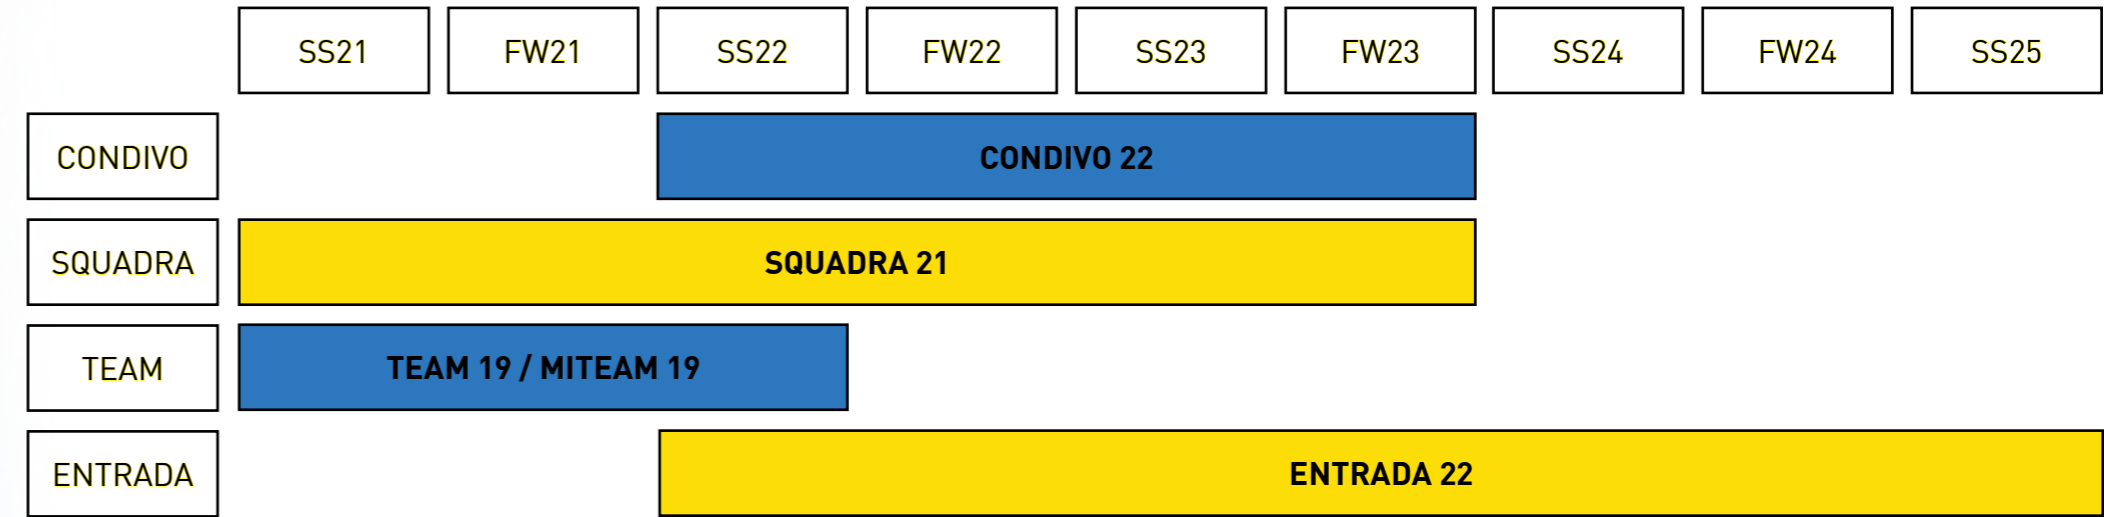

RANGE LIFECYCLE