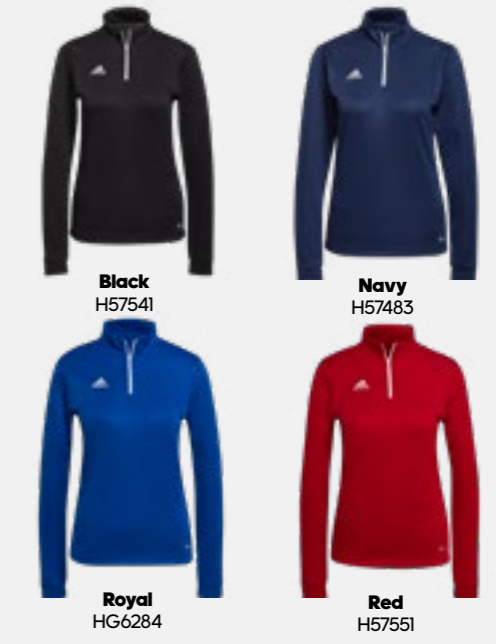

SIZE	TECHNOLOGY	MATERIAL	PRICE
XS-2XL	AEROREADY	100% recycled polyester doubleknit	£23.00

STOCK COLOURS:
Black, Navy, Royal, Red