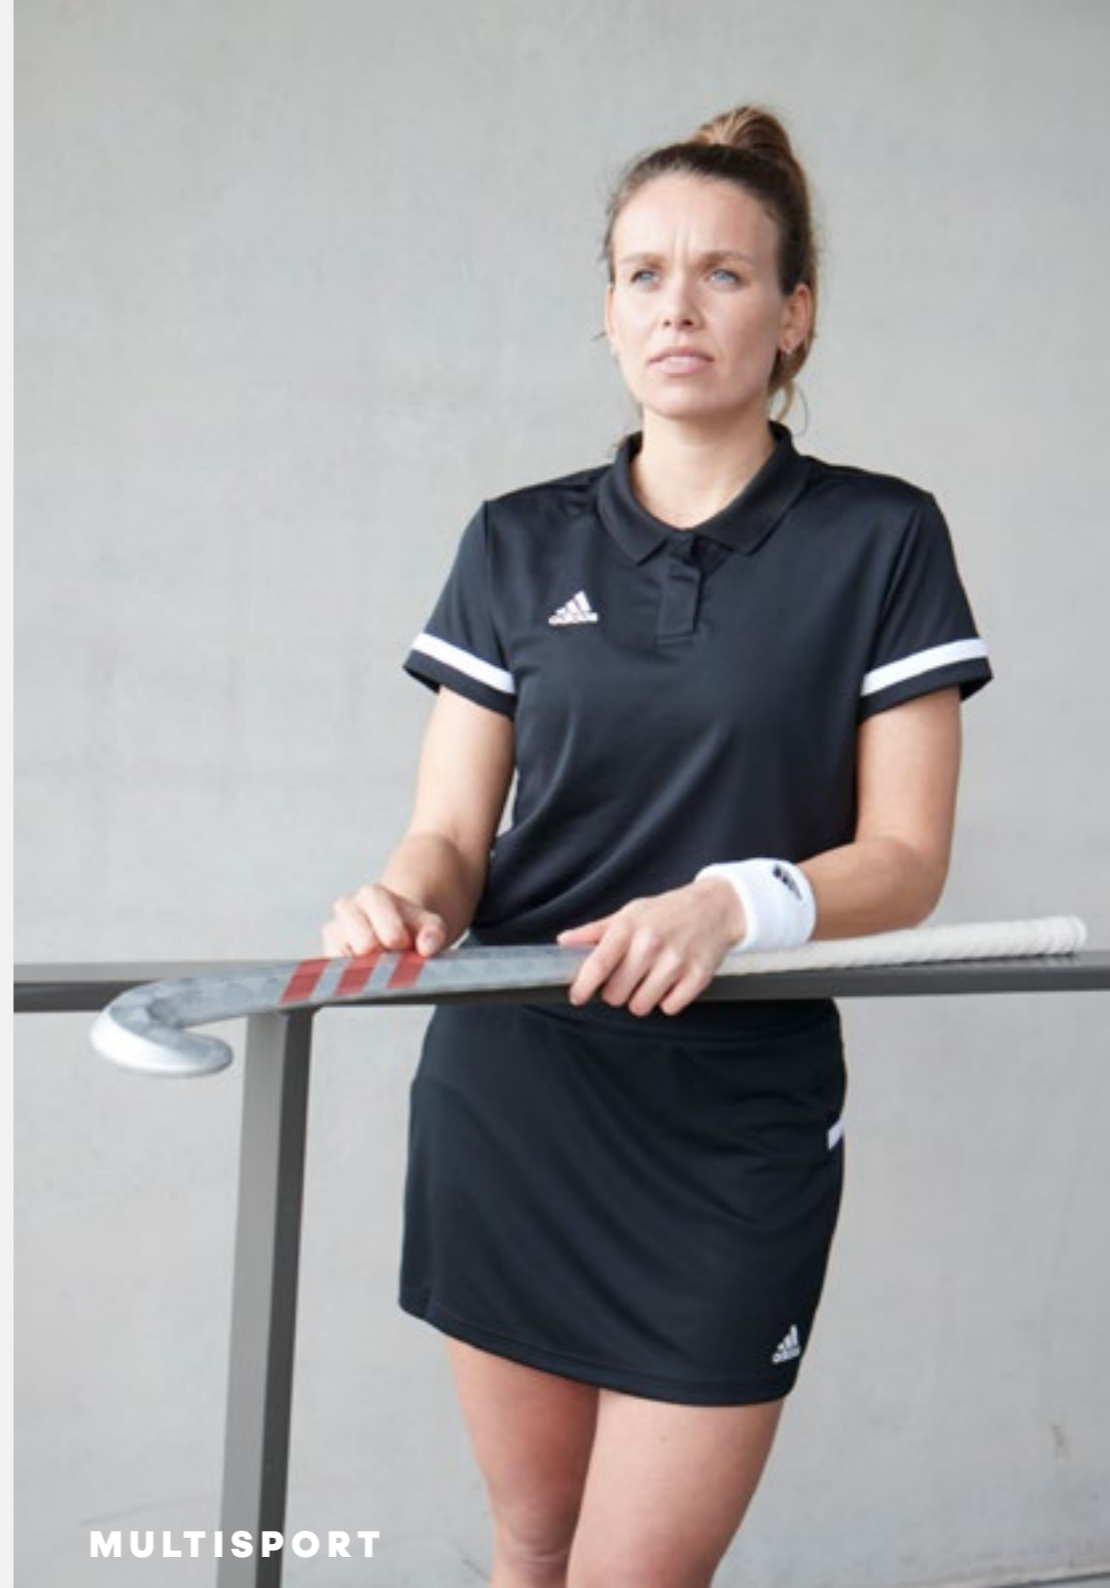

MEN'S POLO

- Breathable, quick-drying fabric
- Climacool ventilation
- Ribbed polo collar with button placket
- Regular fit

SIZE	TECHNOLOGY	MATERIAL	PRICE
XS-3XL	AEROREADY	100% RECYCLED POLYESTER	£35.00

STOCK COLOURS:
White, Navy Blue, Power Red, Black

ORDER ON MITEAM:
Maroon, Grey, Royal Blue

WOMEN'S POLO

- Breathable, quick-drying fabric
- Climacool ventilation
- Ribbed polo collar with button placket
- Regular fit

SIZE	TECHNOLOGY	MATERIAL	PRICE
XS-2XL	AEROREADY	100% RECYCLED POLYESTER	£35.00

STOCK COLOURS:
White, Navy Blue, Power Red, Black

ORDER ON MITEAM:
Maroon, Grey, Royal Blue