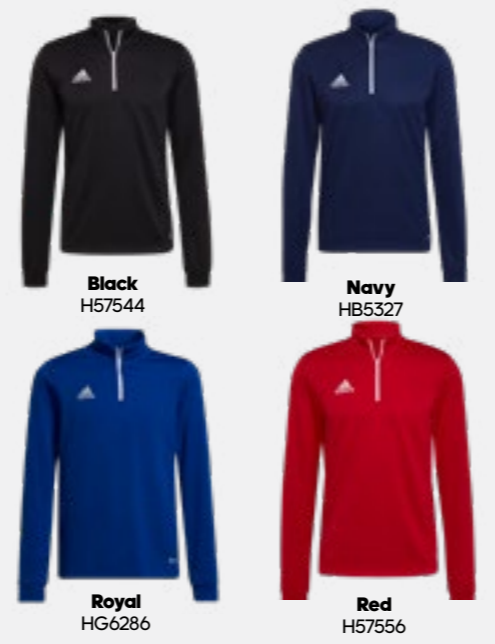

PRICE

£30.00

STOCK COLOURS:

Black, Navy, Red

75 - MULTISPORT

YOUTH'S ENTRADA SWEAT HOODY

- Kangaroo Pocket
- Drawcord-adjustable hood
- Regular Fit
- Ribbed Cuffs & Hem

Black
H57516

STOCK COLOURS:

Black, Navy, Red

76 - MULTISPORT

MEN'S
ENTRADA TRAINING TOP

- Breathable quick-drying fabric
- Half zip with stand-up collar
- Slim Fit
- Elastic Cuffs

SIZE	TECHNOLOGY	MATERIAL	PRICE
XS-2XL	AEROREADY	100% rec polyester	£23.00