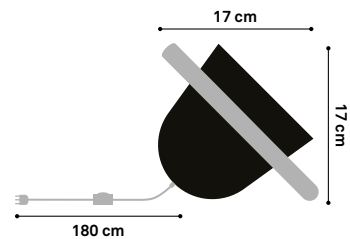

---

**ELECTRICAL**

---

<b>Emergency</b>	Without
<b>Switching</b>	on/off switch
<b>Voltage (V)</b>	230/110

---

**PHYSICAL**

---

<b>Supply</b>	Power cord
<b>Cord length (cm)</b>	180
<b>Construction material</b>	Aluminium
<b>Weight (kg)</b>	0,80

**Elmetta Smart**  
designed by Tommaso Caldera

Table lamp,  
providing indirect light

---

**COLOURS**

---

---

**DIMENSIONS: 17×17×20 cm**

---