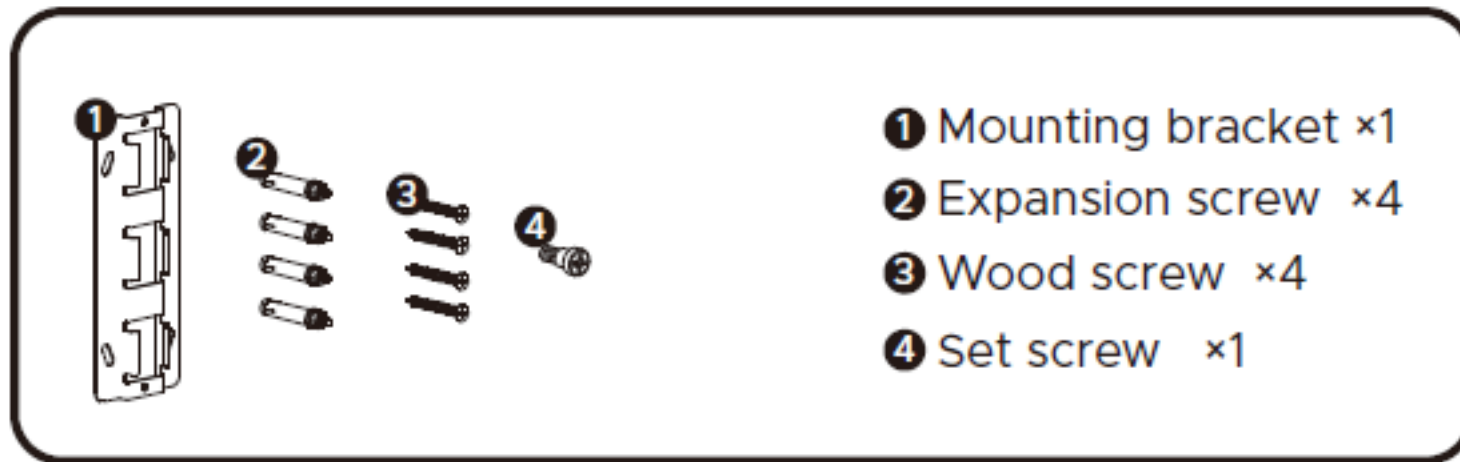

HEAVY DUTY
55FT

RETRACTABLE EXTENSION CORD REEL

Mounting Accessories list:

Horizontal Installation Steps:

Vertical Installation Steps: