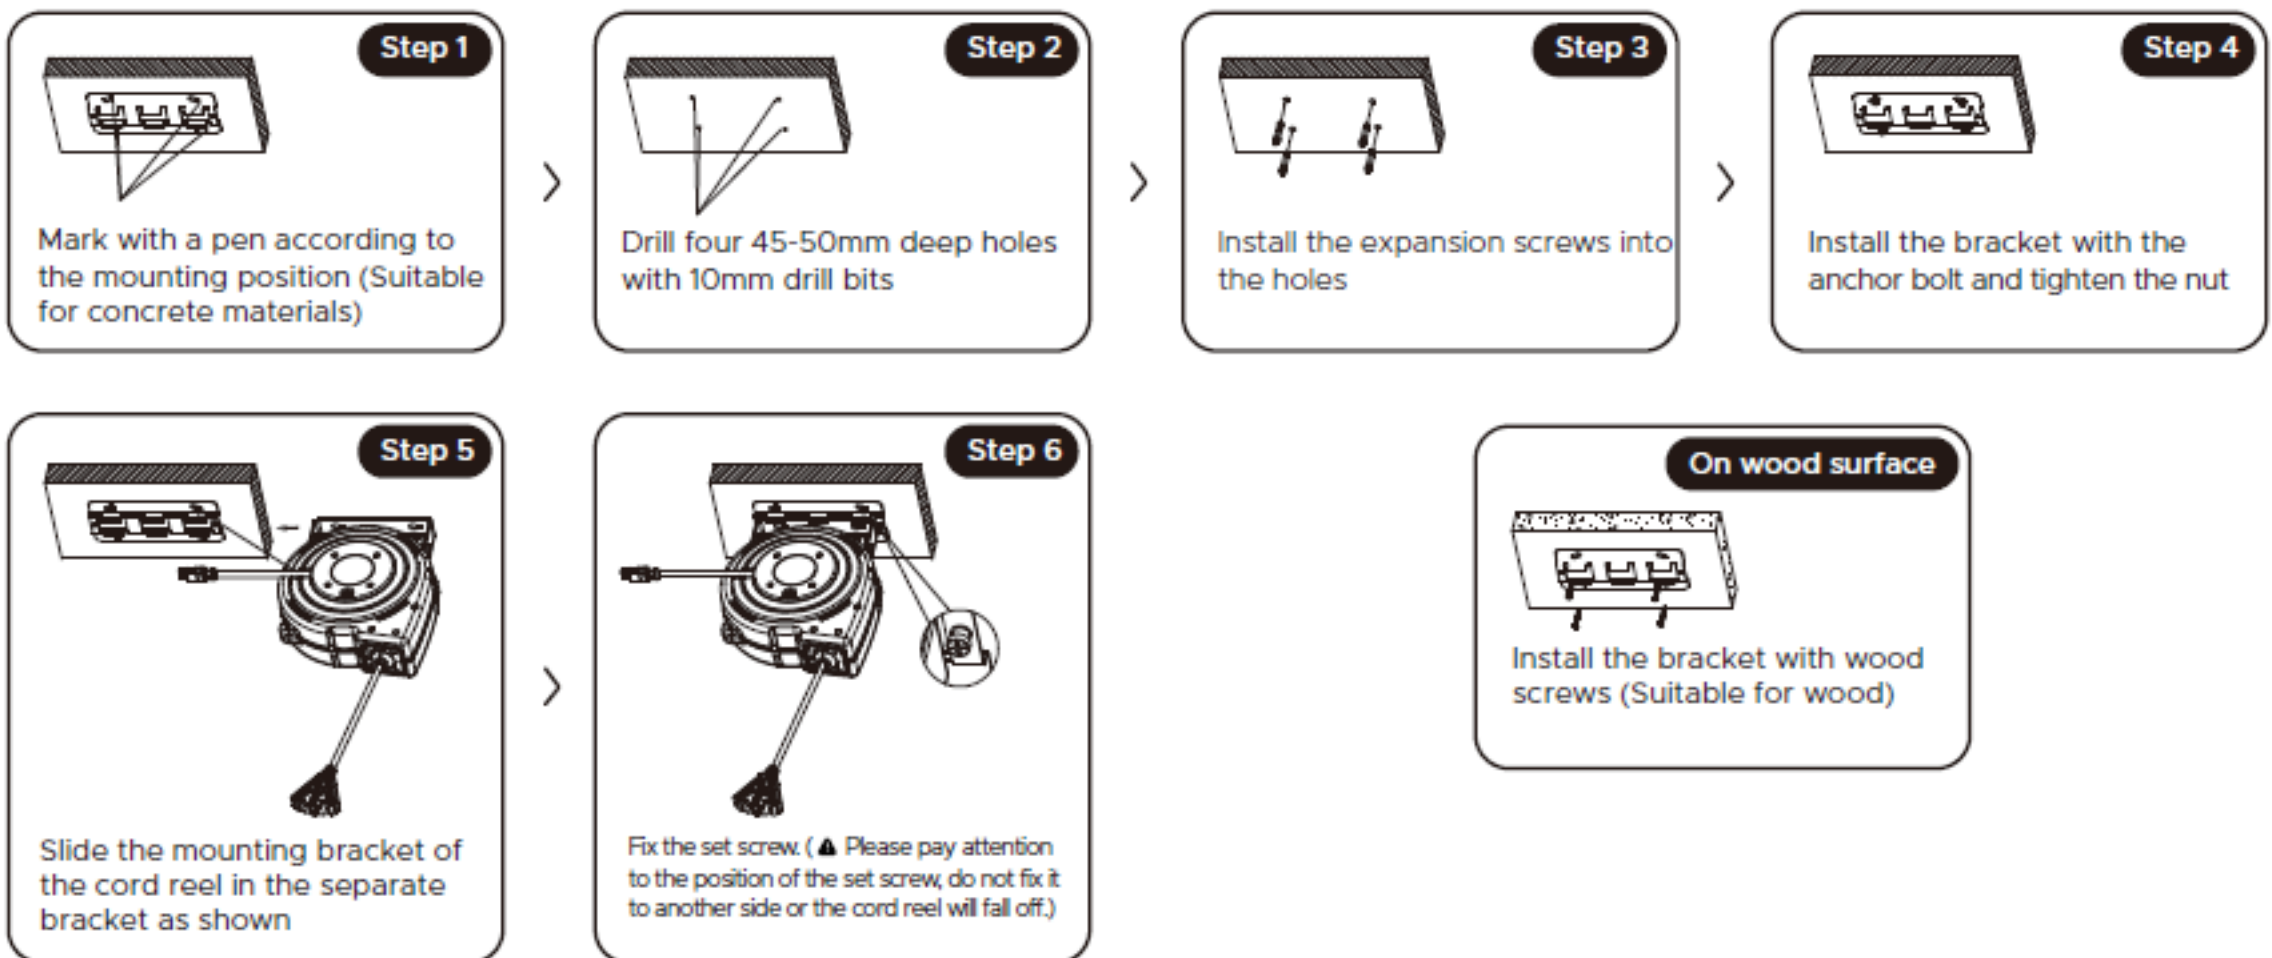

HEAVY DUTY
55FT

RETRACTABLE EXTENSION CORD REEL

Mounting Accessories list:

Horizontal Installation Steps:

Vertical Installation Steps: