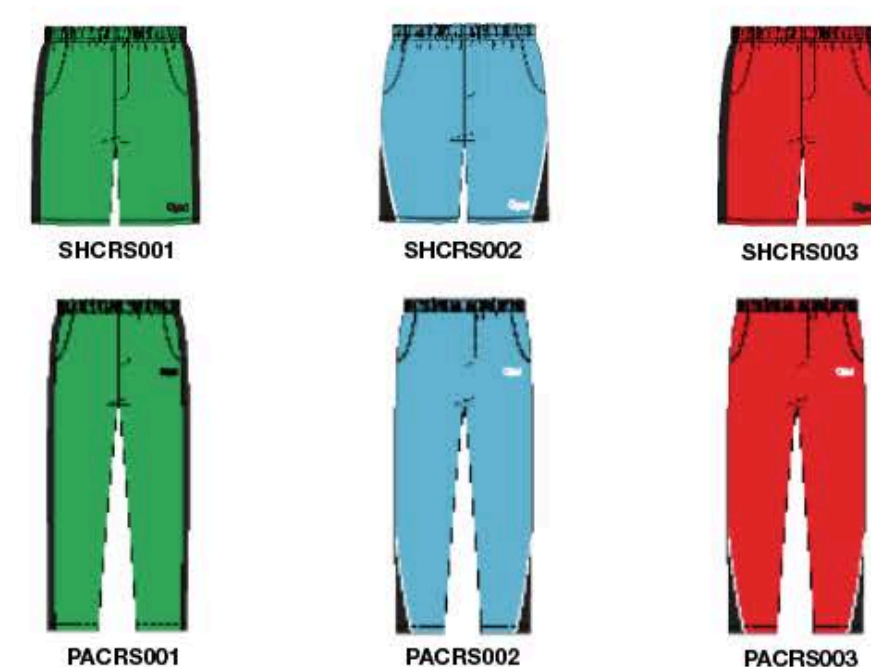

Product Code	Style
SHCRS001	Shorts – Style 1
SHCRS002	Shorts – Style 2
SHCRS003	Shorts – Style 3
PACRS001	Pants – Style 1
PACRS002	Pants – Style 2
PACRS003	Pants – Style 3

SIZES AVAILABLE
4, 6, 8, 10, 12, XS, S, M, L, XL, XXL, XXXL