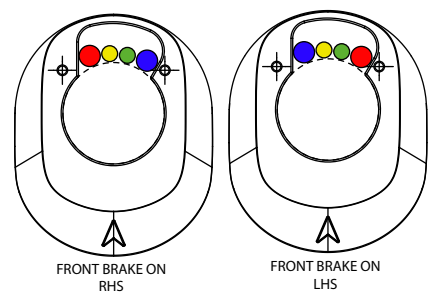

VENON EVO

FSA ACR STANDARD STEM

Number	Part Description	Quantity	Torque Setting
1	Bottle Cage Bolts M5 x 0.8P x 25mm	5	2NM
2	Lower Headset Bearing 51.80D x 40.0ID x 7.5H - 45x36DEG MR019 (FSA)	1	-
3	Upper Headset Bearing 51.80D x 40.0ID x 7.0H - 45x36DEG MR196 (FSA)	1	-
4	FSA ACR Headset Compression Wedge	1	-
5	Headset Top Cap (Vitus/FSA)	1	-
6	10mm FSA Headset Spacer	1	-
7	5mm FSA Headset Spacer	1	-
8	FSA ACR Standard Stem Cable Guide	1	-
9	FSA ACR Standard Stem	1	-
10	FSA ACR Stem Bolts - Steerer Clamp	2	6NM
11	FSA ACR Standard Stem Top Cap	1	-
12	Headset Compression Bolt	1	-
13	FSA ACR Stem Bolts - Faceplate	4	6NM
14	FSA ACR Standard Stem Faceplate	1	-
15	Front Derailleur BB Cable Guide Bolt	2	1NM
16	Front Derailleur BB Cable Guide	1	-
17	Internal Seat Clamp - Venon Specific Seat Clamp Cover	1	8-10NM
18	Seat Stay Bridge Bolts M5 x 0.8P x 13mm	2	2NM
19	Seat Stay Bridge	1	-
20	Front Derailleur Mount Bolts	2	5NM
21	Front Derailleur Mount	1	-
22	Front Derailleur Mount Blanking Plate (1x Setup)	1	-
23	Front Derailleur Cable Guide	1	-
24	Fender Bolts - BB	1	2NM
25	Rear Brake Cable Guide	1	-
26	Fender Bolts - Seat Stay	2	-
27	Vitus Hanger 22	1	2NM
28	Fender Bolts - Forks M5 x 0.8P x 15mm	3	2NM
29	Fender Mount	1	-
30			

Description	Detail
Material	T800 Carbon Fibre
Layout	Uni-Directional
Front Axle Dimensions	M12 x 1.5P x 123mm Length x 14mm Thread Length
Rear Axle Dimensions	M12 x 1.5P x 172mm Length x 14mm Thread Length
Frame Weight	XS - 778g
	S - 792g
	M - 794g
	L - 796g
XL - 846g	XXL - 847g
Fork Weight	
Fender Mounts	Yes
Pannier Mounts	No