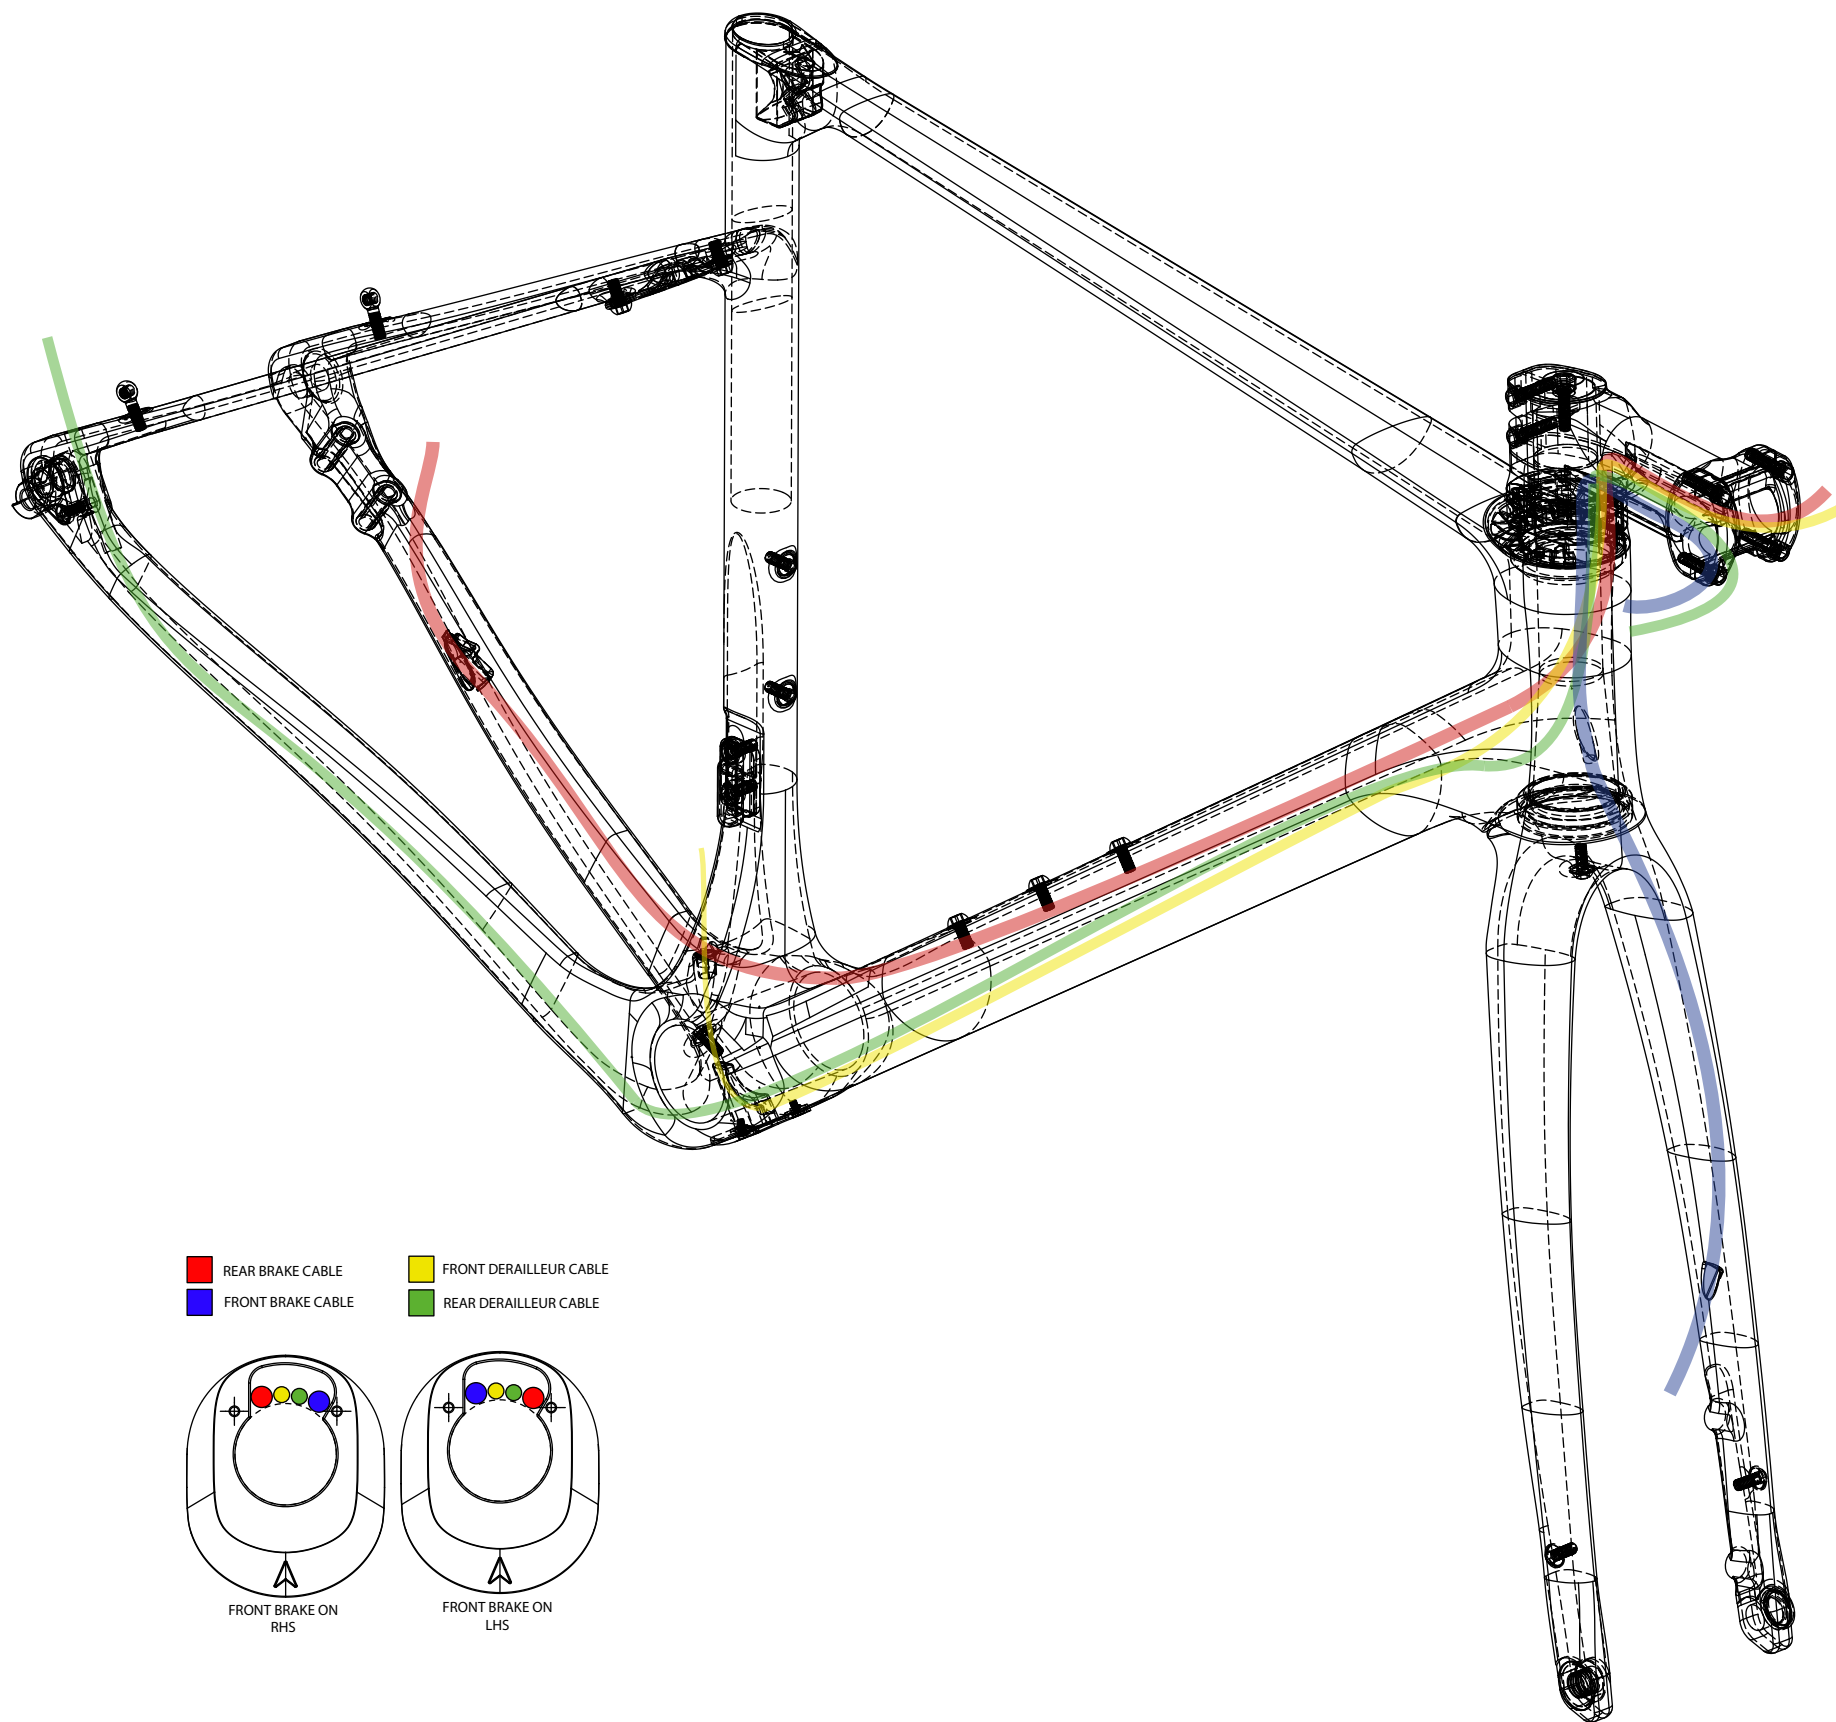

VENON EVO

FSA ACR STANDARD STEM

Number	Part Description	Quantity	Torque Setting
1	Bottle Cage Bolts M5 x 0.8P x 25mm	5	2NM
2	Lower Headset Bearing 51.80D x 40.0ID x 7.5H - 45x36DEG MR019 (FSA)	1	-
3	Upper Headset Bearing 51.80D x 40.0ID x 7.0H - 45x36DEG MR196 (FSA)	1	-
4	FSA ACR Headset Compression Wedge	1	-
5	Headset Top Cap (Vitus/FSA)	1	-
6	10mm FSA Headset Spacer	1	-
7	5mm FSA Headset Spacer	1	-
8	FSA ACR Standard Stem Cable Guide	1	-
9	FSA ACR Standard Stem	1	-
10	FSA ACR Stem Bolts - Steerer Clamp	2	6NM
11	FSA ACR Standard Stem Top Cap	1	-
12	Headset Compression Bolt	1	-
13	FSA ACR Stem Bolts - Faceplate	4	6NM
14	FSA ACR Standard Stem Faceplate	1	-
15	Front Derailleur BB Cable Guide Bolt	2	1NM
16	Front Derailleur BB Cable Guide	1	-
17	Internal Seat Clamp - Venon Specific Seat Clamp Cover	1	8-10NM
18	Seat Stay Bridge Bolts M5 x 0.8P x 13mm	2	2NM
19	Seat Stay Bridge	1	-
20	Front Derailleur Mount Bolts	2	5NM
21	Front Derailleur Mount	1	-
22	Front Derailleur Mount Blanking Plate (1x Setup)	1	-
23	Front Derailleur Cable Guide	1	-
24	Fender Bolts - BB	1	2NM
25	Rear Brake Cable Guide	1	-
26	Fender Bolts - Seat Stay	2	-
27	Vitus Hanger 22	1	2NM
28	Fender Bolts - Forks M5 x 0.8P x 15mm	3	2NM
29	Fender Mount	1	-
30			

Description	Detail
Material	T800 Carbon Fibre
Layout	Uni-Directional
Front Axle Dimensions	M12 x 1.5P x 123mm Length x 14mm Thread Length
Rear Axle Dimensions	M12 x 1.5P x 172mm Length x 14mm Thread Length
Frame Weight	XS - 778g
	S - 792g
	M - 794g
	L - 796g
XL - 846g	XXL - 847g
Fork Weight	
Fender Mounts	Yes
Pannier Mounts	No