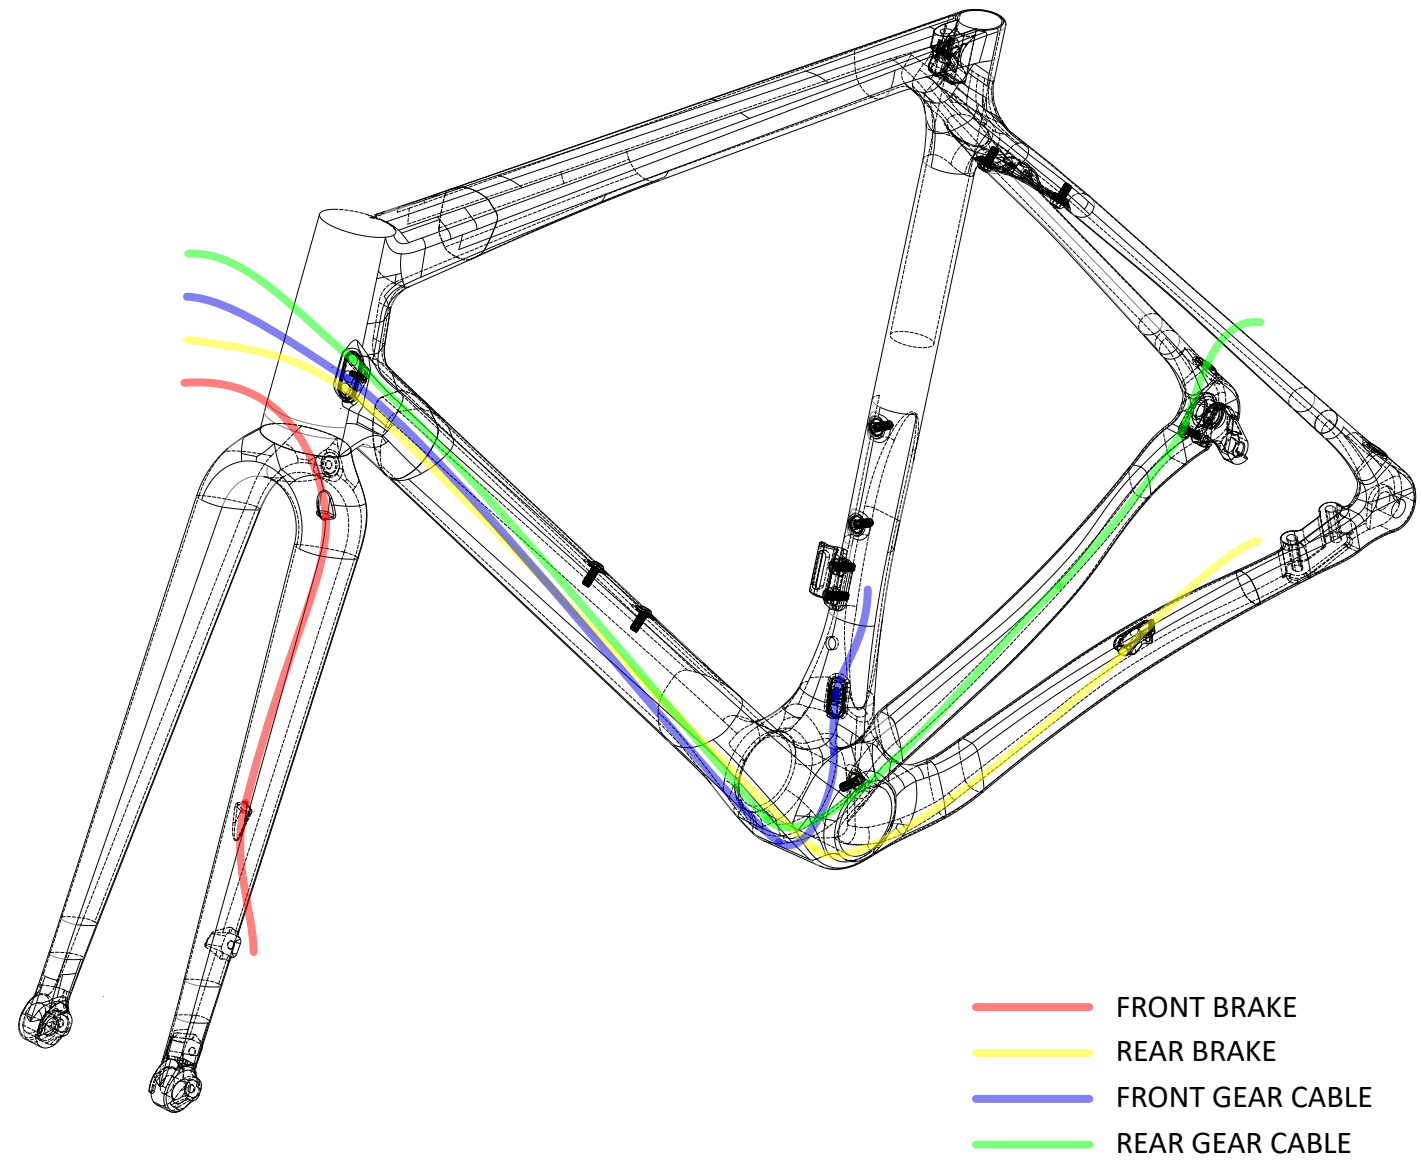

Number	Part Description	Quantity	Torque Setting
1	Bottle Cage Bolt M5 x 0.8P x 15mm	4	2NM
2	Fender Bolts 90deg M5 x 0.8P	4	-
3	Seat Stay Bridge Bolts M5 x 0.8P x 12mm	2	2NM
4	Energie Seat Stay Bridge	1	-
5	Chain Stay Rear Brake Hose Guide	1	-
6	Headtube Cable Guide	1	1NM
7	Front Derailleur Cable guide	1	-
8	Front Derailleur Mount	1	-
9	Front Derailleur Mount Bolts M5 x 0.8P x 17mm	2	5NM
10	Internal Seat Clamp	1	6-7NM
11	Vitus Hanger 22	1	2NM

Description	Detail
Material	T800 Carbon Fibre
Layup	Uni-Directional
Front Axle Dimensions	M12 x 1.5P x 120mm Length x 15mm Thread Length
Rear Axle Dimensions	M12 x 1.5P x 166mm Length x 15mm Thread Length
Frame Weight	XS - 840g S - 850g M - 880g L - 910g XL - 950g
Fork Weight	450g
Fender Mounts	Yes
Pannier Mounts	No

- FRONT BRAKE
- REAR BRAKE
- FRONT GEAR CABLE
- REAR GEAR CABLE