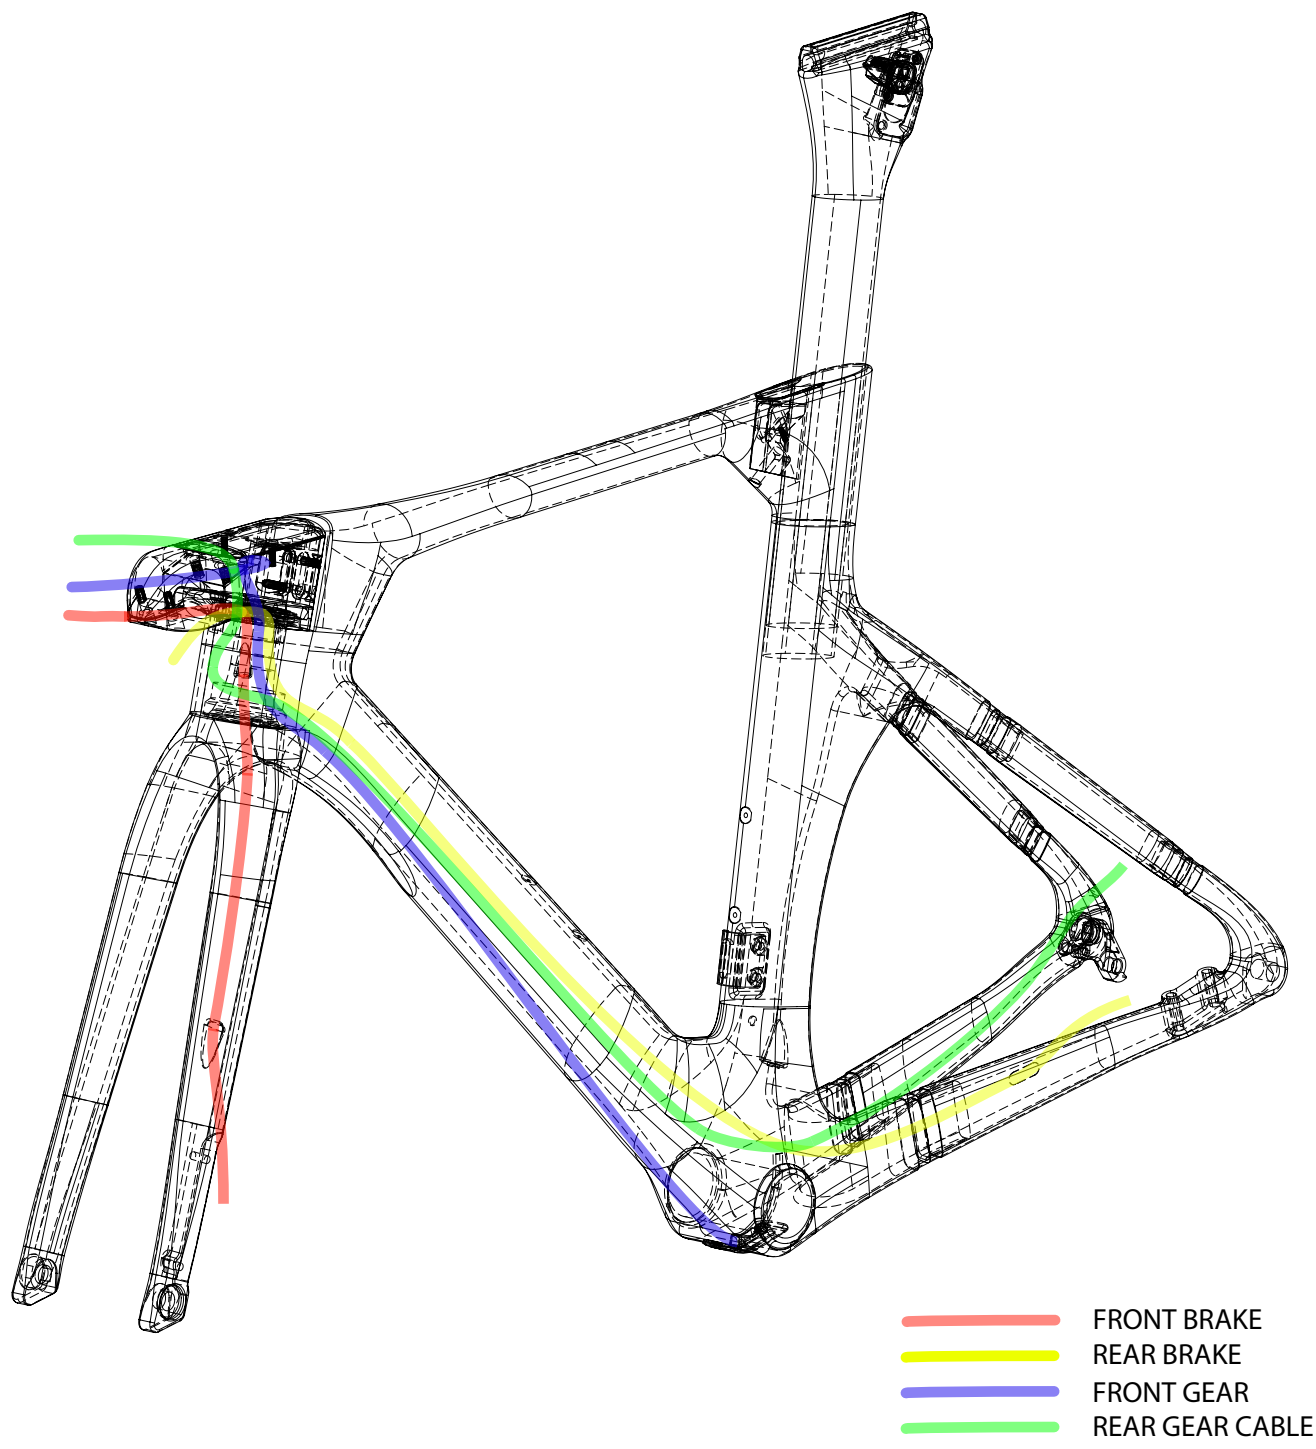

# VITUS AURO

Number	Part Description	Quantity	Torque Setting
1	Bottle Cage Bolt M5 x 0.8P x 15mm	4	2NM
2	Front Derailleur Mount	1	1NM
3	Front Derailleur Mount Bolts M5 x 0.8P x 17mm	2	5NM
4	Front Derailleur BB Cable Guide	1	-
5	Front Derailleur BB Cable Guide Bolt	2	1NM
6	Vitus Hanger 22	1	4NM
7	Chain Stay Rear Brake Hose Guide	1	-
8	Internal Seat Clamp	1	8-10NM
9	Internal Seat Clamp Cover	1	-
10	IS52/39.8 Lower Headset Bearing	1	-
11	IS42/28.6 Upper Headset Bearing	1	-
12	Headset Compression Wedge	1	-
13	Stem Cable Guide Main Body	1	-
14	Stem Back Bolts	2	6-8NM
15	Stem Face Plate Bolts	4	6-8NM
16	Stem	1	-
17	Stem Cable Top Cover	1	-
18	Stem Cable Top Cover Bolts	2	2-4NM
19a	Seat Post Di2 Junction Box Blanking Plate	1	-
19b	Seat Post Di2 Junction Box Plate	1	-
20	Seat Post Di2 Junction Box Plate Bolts	2	2NM

Description	Detail
Material	T800 Carbon Fibre
Layup	Uni-Directional
Front Axle Dimensions	M12 x 1.5P x 120mm Length x 14mm Thread Length
Rear Axle Dimensions	M12 x 1.5P x 172mm Length x 14mm Thread Length
Frame Weight	S - 1335g M - 1390g L - 1430g XL - 1495g
Fork Weight	490g