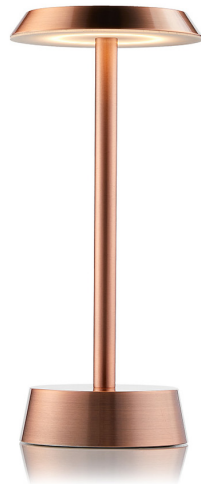

SOFIA FLAT

PRO

MODEL NO: 80607-MP02-035
MATERIAL: ALUMINIUM ALLOY
FINISH: BRASS / COPPER / NICKEL / BLACK
DIMENSIONS: 118MM (D) X 265MM (H)
WEIGHT: 0.635KG
INTERNATIONAL COMPLIANCE: UKCA, CE, ROHS
PROTECTION RATING: IP44-WATER + DUST PROTECTION

TYPE	BATTERY	CELLS	CHARGE TIME (HOURS)	LIGHT SOURCE OPTION	COLOUR TEMPERATURE (KELVIN)	OPERATING TIME (HOURS)			BRIGHTNESS (LUMENS)	CRI	BULB LIFE (HOURS)
						HIGH	MED	LOW			
QI WIRELESS	LI-FEPO4 4000MAH 2,000 CYCLES	1	< 9	1W LED WARM WHITE 1W 16 RGB COLOURS	2700K	42	63	84	< 154	> 80	50,000