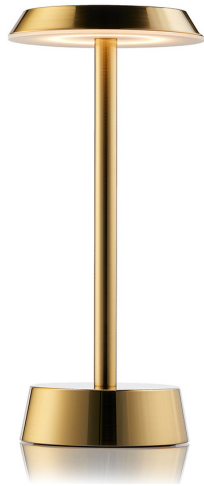

SOFIA FLAT

PRO

MODEL NO: 80607-MP02-035
MATERIAL: ALUMINIUM ALLOY
FINISH: BRASS / COPPER / NICKEL / BLACK
DIMENSIONS: 118MM (D) X 265MM (H)
WEIGHT: 0.635KG
INTERNATIONAL COMPLIANCE: UKCA, CE, ROHS
PROTECTION RATING: IP44-WATER + DUST PROTECTION

TYPE	BATTERY	CELLS	CHARGE TIME (HOURS)	LIGHT SOURCE OPTION	COLOUR TEMPERATURE (KELVIN)	OPERATING TIME (HOURS)			BRIGHTNESS (LUMENS)	CRI	BULB LIFE (HOURS)
						HIGH	MED	LOW			
QI WIRELESS	LI-FEPO4 4000MAH 2,000 CYCLES	1	< 9	1W LED WARM WHITE 1W 16 RGB COLOURS	2700K	42	63	84	< 154	> 80	50,000