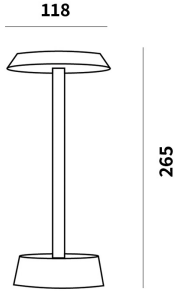

SOFIA FLAT

PRO

MODEL NO: 80607-MP02-035
MATERIAL: ALUMINIUM ALLOY
FINISH: BRASS / COPPER / NICKEL / BLACK
DIMENSIONS: 118MM (D) X 265MM (H)
WEIGHT: 0.635KG
INTERNATIONAL COMPLIANCE: UKCA, CE, ROHS
PROTECTION RATING: IP44-WATER + DUST PROTECTION