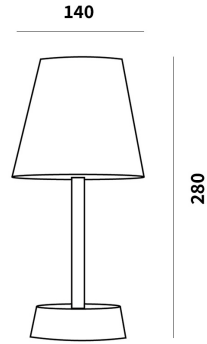

SOFIA FABRIC

PRO

MODEL NO: 80609-MP02-033
MATERIAL: ALUMINIUM ALLOY
FINISH: BRASS
SHADE COLOUR: COTTON IVORY / COTTON RED
DIMENSIONS: 140MM (D) X 280MM (H)
WEIGHT: 0.655KG
INTERNATIONAL COMPLIANCE: UKCA, CE, ROHS
PROTECTION RATING: IP44-WATER + DUST PROTECTION