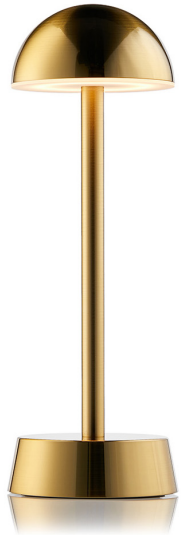

# SOFIA DOME

PRO

**MODEL NO:** 80608-MP02-036  
**MATERIAL:** ALUMINIUM ALLOY  
**FINISH:** BRASS / COPPER / NICKEL / BLACK  
**DIMENSIONS:** 104MM (D) X 300MM (H)  
**WEIGHT:** 0.644KG  
**INTERNATIONAL COMPLIANCE:** UKCA, CE, ROHS  
**PROTECTION RATING:** IP44-WATER + DUST PROTECTION

TYPE	BATTERY	CELLS	CHARGE TIME (HOURS)	LIGHT SOURCE OPTION	COLOUR TEMPERATURE (KELVIN)	OPERATING TIME (HOURS)			BRIGHTNESS (LUMENS)	CRI	BULB LIFE (HOURS)
						HIGH	MED	LOW			
QI WIRELESS	LI-FEPO4 4000MAH 2,000 CYCLES	1	< 9	1W LED WARM WHITE 1W 16 RGB COLOURS	2700K	42	63	84	< 154	> 80	50,000