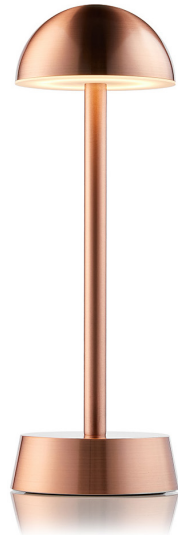

# SOFIA DOME

PRO

**MODEL NO:** 80608-MP02-036  
**MATERIAL:** ALUMINIUM ALLOY  
**FINISH:** BRASS / COPPER / NICKEL / BLACK  
**DIMENSIONS:** 104MM (D) X 300MM (H)  
**WEIGHT:** 0.644KG  
**INTERNATIONAL COMPLIANCE:** UKCA, CE, ROHS  
**PROTECTION RATING:** IP44-WATER + DUST PROTECTION

TYPE	BATTERY	CELLS	CHARGE TIME (HOURS)	LIGHT SOURCE OPTION	COLOUR TEMPERATURE (KELVIN)	OPERATING TIME (HOURS)			BRIGHTNESS (LUMENS)	CRI	BULB LIFE (HOURS)
						HIGH	MED	LOW			
QI WIRELESS	LI-FEPO4 4000MAH 2,000 CYCLES	1	< 9	1W LED WARM WHITE 1W 16 RGB COLOURS	2700K	42	63	84	< 154	> 80	50,000