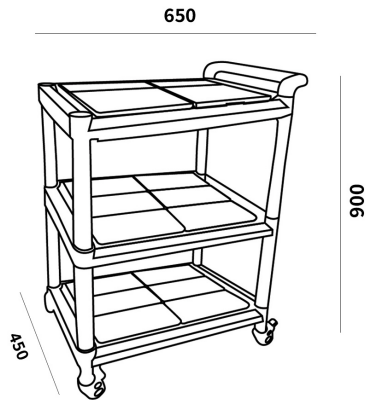

QI LARGE CHARGING TROLLEY

MODEL NO:	90236-QI
DIMENSIONS:	450MM(W) X 650MM(L) X 900MM(H)
WEIGHT:	15KG
CHARGING CAPACITY:	1-36 LAMPS
VOLTAGE INPUT	100-240V
OUTPUT	12V MAX 15A / 400W
FREQUENCY	50 / 60 HZ

*INCLUDES 12V POWER PLUG (UK / EU / USA ADAPTORS)

*NOT COMPATIBLE WITH SOFIA & CHARM SERIES OF LAMPS DUE TO DISTANCE BETWEEN SHELVES