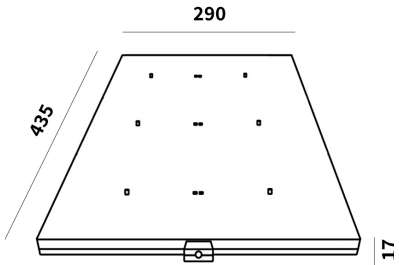

QI HEX CHARGING PAD

MODEL NO:	90206-QI
DIMENSIONS:	290mm(W) x 435mm(L) x 17mm(H)
WEIGHT:	0.600KG
CHARGING CAPACITY:	1-6 LAMPS
VOLTAGE INPUT	100-240V
OUTPUT	12V MAX 6A / 30W
FREQUENCY	50 / 60 HZ

*INCLUDES 12V POWER PLUG (UK / EU / USA ADAPTORS)