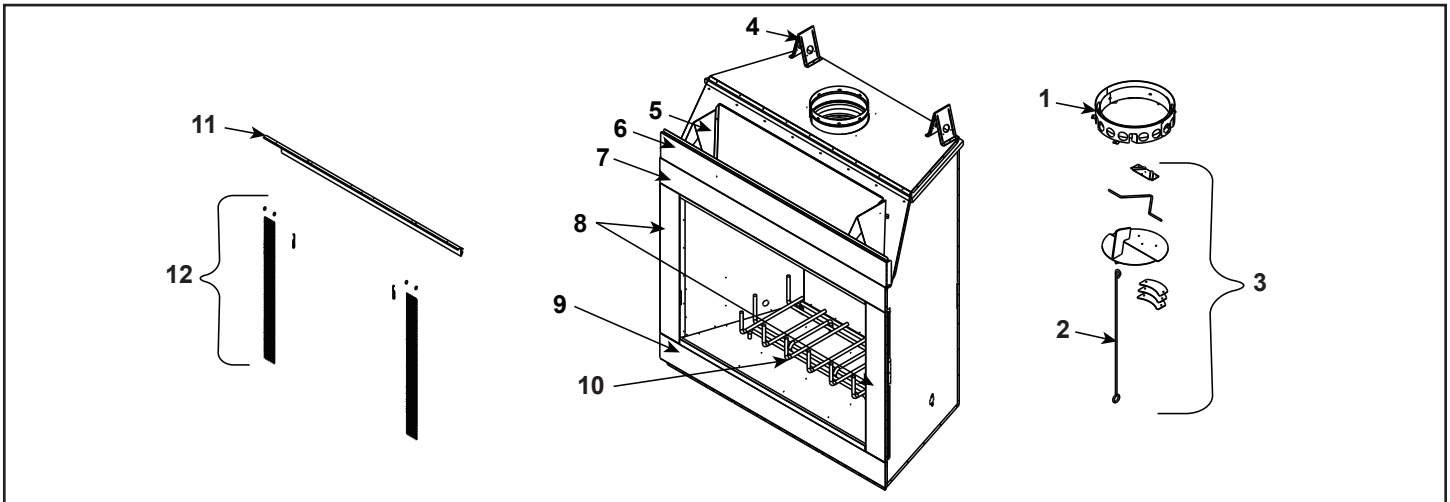

Service Parts

**BILTMORE (SB60, SB60HB)**

36" Woodburning Fireplace

Beginning Manufacturing Date: N/A  
Ending Manufacturing Date: Active

IMPORTANT: THIS IS DATED INFORMATION. Parts must be ordered from a dealer or distributor. **Hearth and Home Technologies does not sell directly to consumers.** Provide model number and serial number when requesting service parts from your dealer or distributor.

ITEM	DESCRIPTION	COMMENTS	PART NUMBER
1	Starter Section Assembly		22072B
2	Damper Blade Assembly		SRV29964
3	Damper Control		20549
	Damper Weight		SRV19785
4	Rear Top Standoff	Qty 2 req	19228
5	Front Top Standoff	Qty 2 req	11864
6	Top Front		SRV4013-206BK
7	Top Front Face		SRV31313BK
8	Column (Right or Left)		SRV4013-004BK
9	Bottom Front Face		SRV31311BK
10	Grate		GR30
11	Smoke Shield		SRV32949BK
12	Firescreen Assembly	Qty 2 req	33699
	Firescreen Handle	1 ea.	SRV10002
	Firescreen Rod	Qty 2 req	SRV12052
	Grate Retainer	Qty 2 req	SRV4017-060
	Nailing Flange	Qty 4 req	31190
	Outside Air Kit		AK22
	Fastener Pack		13580
	Outside Air Shield		SRV33271
	4 in. Outside Air Inlet Ring		25692
	Screen Cover (top only)		SRV31319BK
	Side Trim	Qty 2 req	SRV31326BK
	Strip Protector	Qty 2 req	SRV18320
	Touch-Up Paint		71479