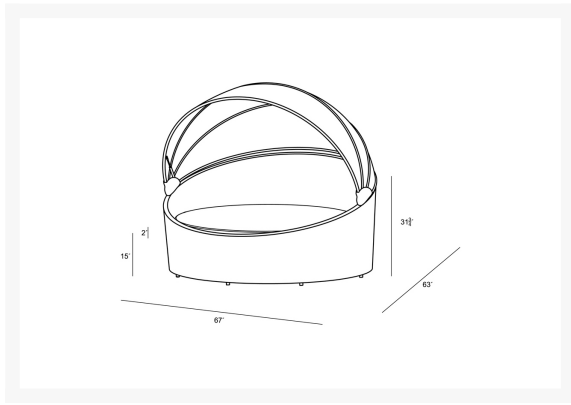

Description

The Wink Canopy Daybed by Harmonia Living provides the perfect place for you to lounge and enjoy all that your patio has to offer. This collection's modern design, beautiful symmetry and detailed wicker give it a unique visual appeal, while sturdy, all-weather construction ensures lasting performance across the seasons. The wicker is made with durable High-Density Polyethylene (HDPE) and finished in a beautiful Textured Slate color, which gives it a natural feel. Its sturdy aluminum frame, triple reinforced seat and fade resistant cushions are made to endure in any outdoor setting, rain or shine. The seat cushions are available in a variety of Quick Ship (QS) fabric options, which you can preview with the Fabric Viewer. Note: The daybed canopy is constructed from beige outdoor fabric and is not customizable with Sunbrella fabric.

Includes

- 1x Wink Canopy Daybed - Textured Slate
- 1x Canopy Daybed Cushion

Dimensions

- Daybed: 67"W x 63"D x 31.75"H (101lbs.)
- Seat Height (No Cushion): 15
- Seat Height (With Cushion): 17
- Back Height (Seat to Top): 16

Features

- Frame Finish: Textured Slate
- Seat/Back Finish: Textured Slate
- Country Of Origin: China
- Assembly Required: Yes
- High-Density Polyethylene (HDPE) Wicker (Textured Slate Finish) is all-weather, recyclable and resistant to fading or cracking.
- Thick gauge, powder-coated aluminum frame is lightweight, durable and corrosion resistant.
- Seat frame is triple reinforced for lasting durability.
- Retractable canopy operates with 2 hydraulic lifts for easy raising and lowering.
- Cushions are made with quick-drying Polyurethane foam and wrapped in Dacron, which wicks away moisture
- Available in Sunbrella fabric, which is distinctive, fade resistant and easy to clean
- Cushion cover comes with a zipper for easy removal