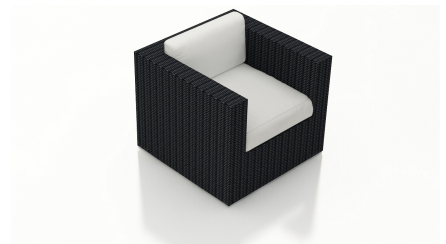

HARMONIA
LIVING

Urbana Swivel Glider HL-URBN-CB-SG

Product Images

Description

The Urbana Collection by Harmonia Living features a clean, simple build that will add modern style to your outdoor lounging experience. This piece's high arms, rich, dark look and extra-plush cushions give it a unique visual appeal, while sturdy, all-weather construction ensures lasting performance across the seasons. The wicker is made with durable High-Density Polyethylene (HDPE) and finished in a beautifully textured Coffee Bean color, which gives it a natural feel. Its sturdy aluminum frame, triple reinforced seat and fade resistant

Includes

- 1x Urbana Swivel Glider
- 1x 27" Single Seat Cushion
- 1x 27" Single Seat Back Cushion

Dimensions

- Swivel Glider: 36.25"W x 34.75"D x 32.25"H (50lbs.)
- Seat Height (No Cushion): 12.25
- Seat Height (With Cushion): 17.25
- Back Height (Seat to Top): 15
- Arm Height: 28.25

Features

- High-Density Polyethylene (HDPE) Wicker (Coffee Bean Finish) is all-weather, recyclable and resistant to fading or cracking.
- Thick gauge, powder-coated aluminum frame is lightweight, durable and corrosion resistant.
- Seat frame is triple reinforced for lasting durability.
- Includes plastic feet glides to help protect your deck or patio.
- Cushions are made in the USA with quick-drying Polyurethane foam and wrapped in Dacron, which wicks away moisture.
- Available in Sunbrella, Outdura and Revolution performance fabrics, which are distinctive, fade resistant and easy to clean.
- Cushion cover comes with a zipper for easy removal.
- A self-welt (seam piping) can be added for a tailored look.
- No assembly required.