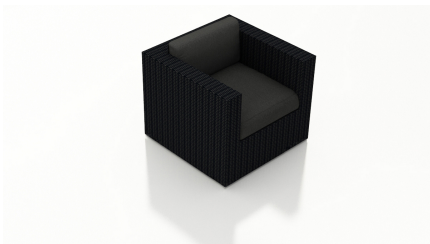

HARMONIA
LIVING

Urbana Swivel Glider HL-URBN-CB-SG

Product Images

Description

The Urbana Collection by Harmonia Living features a clean, simple build that will add modern style to your outdoor lounging experience. This piece's high arms, rich, dark look and extra-plush cushions give it a unique visual appeal, while sturdy, all-weather construction ensures lasting performance across the seasons. The wicker is made with durable High-Density Polyethylene (HDPE) and finished in a beautifully textured Coffee Bean color, which gives it a natural feel. Its sturdy aluminum frame, triple reinforced seat and fade resistant

Includes

- 1x Urbana Swivel Glider
- 1x 27" Single Seat Cushion
- 1x 27" Single Seat Back Cushion

Dimensions

- Swivel Glider: 36.25"W x 34.75"D x 32.25"H (50lbs.)
- Seat Height (No Cushion): 12.25
- Seat Height (With Cushion): 17.25
- Back Height (Seat to Top): 15
- Arm Height: 28.25

Features

- High-Density Polyethylene (HDPE) Wicker (Coffee Bean Finish) is all-weather, recyclable and resistant to fading or cracking.
- Thick gauge, powder-coated aluminum frame is lightweight, durable and corrosion resistant.
- Seat frame is triple reinforced for lasting durability.
- Includes plastic feet glides to help protect your deck or patio.
- Cushions are made in the USA with quick-drying Polyurethane foam and wrapped in Dacron, which wicks away moisture.
- Available in Sunbrella, Outdura and Revolution performance fabrics, which are distinctive, fade resistant and easy to clean.
- Cushion cover comes with a zipper for easy removal.
- A self-welt (seam piping) can be added for a tailored look.
- No assembly required.