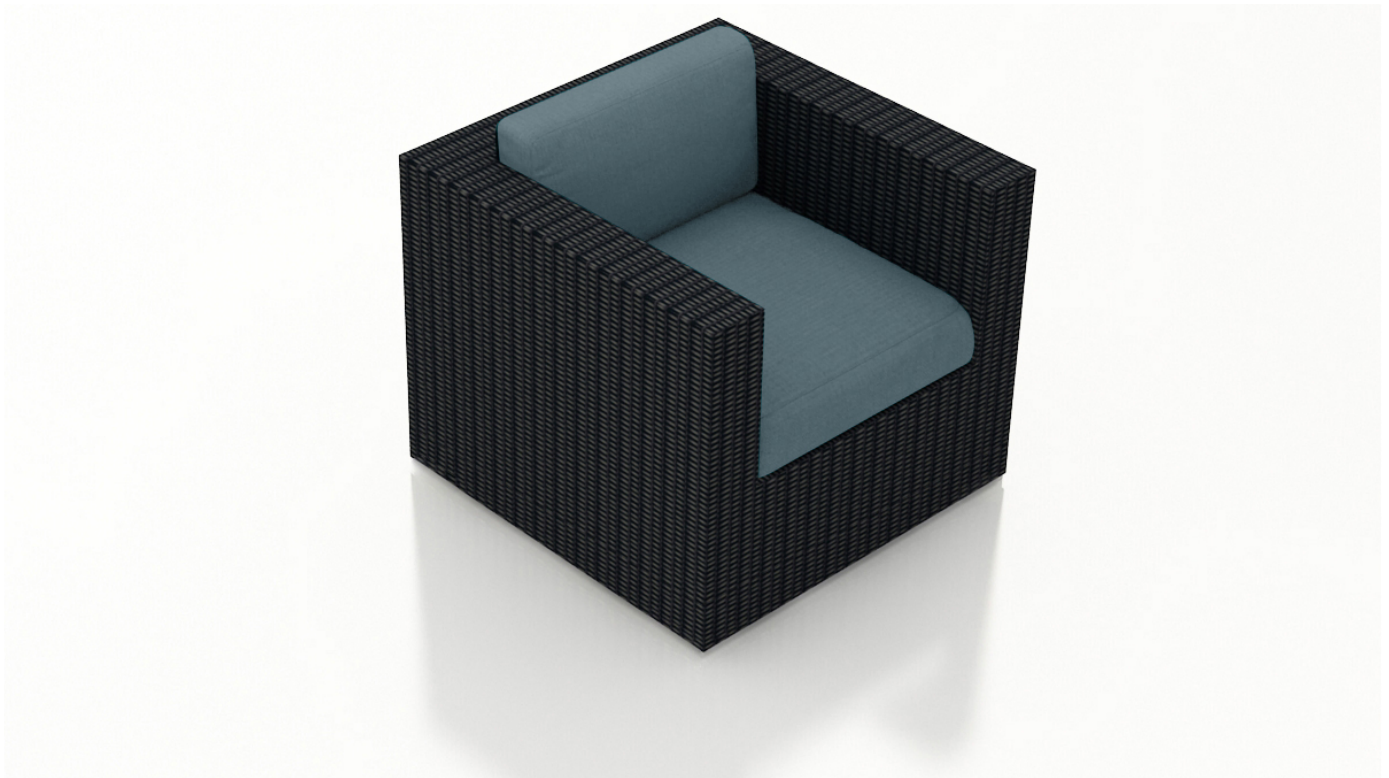

HARMONIA
LIVING

Urbana Swivel Glider HL-URBN-CB-SG

Product Images

Description

The Urbana Collection by Harmonia Living features a clean, simple build that will add modern style to your outdoor lounging experience. This piece's high arms, rich, dark look and extra-plush cushions give it a unique visual appeal, while sturdy, all-weather construction ensures lasting performance across the seasons. The wicker is made with durable High-Density Polyethylene (HDPE) and finished in a beautifully textured Coffee Bean color, which gives it a natural feel. Its sturdy aluminum frame, triple reinforced seat and fade resistant

cushions are made to endure in any outdoor setting, rain or shine. If you wish to order this piece through Harmonia Living's Quick Ship program, make sure to select a Quick Ship (QS) fabric before checkout! All cushions are made in the USA from Sunbrella, Outdura, and Revolution performance fabrics which carry a 5 year fade warranty.

Includes

- 1x Urbana Swivel Glider
- 1x 27" Single Seat Cushion
- 1x 27" Single Seat Back Cushion

Dimensions

- Swivel Glider: 36.25"W x 34.75"D x 32.25"H (50lbs.)
- Seat Height (No Cushion): 12.25
- Seat Height (With Cushion): 17.25
- Back Height (Seat to Top): 15
- Arm Height: 28.25

Features

- High-Density Polyethylene (HDPE) Wicker (Coffee Bean Finish) is all-weather, recyclable and resistant to fading or cracking.
- Thick gauge, powder-coated aluminum frame is lightweight, durable and corrosion resistant.
- Seat frame is triple reinforced for lasting durability.
- Includes plastic feet glides to help protect your deck or patio.
- Cushions are made in the USA with quick-drying Polyurethane foam and wrapped in Dacron, which wicks away moisture.
- Available in Sunbrella, Outdura and Revolution performance fabrics, which are distinctive, fade resistant and easy to clean.
- Cushion cover comes with a zipper for easy removal.
- A self-welt (seam piping) can be added for a tailored look.
- No assembly required.