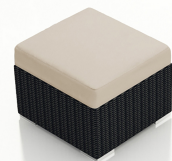

HARMONIA  
LIVING

Urbana Mason 8 Piece Sectional Set - Canvas Flax HL-UBNMAS-CB-8SEC-CF

Product Images

---

## Description

The Urbana Mason 8 Piece Sectional Set by Harmonia Living is designed to provide plenty of seating room and ensure your total comfort as you unwind outdoors. This collection's modern design, high arms and rich, dark wicker give it a unique visual appeal, while sturdy, all-weather construction ensures lasting performance across the seasons. The wicker is made with durable High-Density Polyethylene (HDPE) and finished in a beautifully textured Coffee Bean color, which gives it a natural feel. Its sturdy aluminum frames, triple reinforced seats and fade resistant cushions are made to endure in any outdoor setting, rain or shine. The coffee table, which is made with a concrete composite material, embodies a 21st Century style that will pair well with this collection. If you wish to order this set through Harmonia Living's Quick Ship program, make sure to select a Quick Ship (QS) fabric before checkout! All cushions are made in the USA from Sunbrella, Outdura, and Revolution performance fabrics which carry a 5 year fade warranty. This set comes with 2 Middle Sections, 1 Left Arm Section, 1 Right Arm Section, 1 Corner Section, 1 Club Chair, 1 Ottoman and 1 Mason Square Coffee Table, perfect for your patio or outdoor lounge.

## Includes

- 1x Urbana Club Chair
- 2x Urbana Middle Sections
- 1x Urbana Corner Section
- 1x Urbana Ottoman
- 1x Mason Square Coffee Table - Natural
- 1x Urbana Left Arm Section
- 1x Urbana Right Arm Section