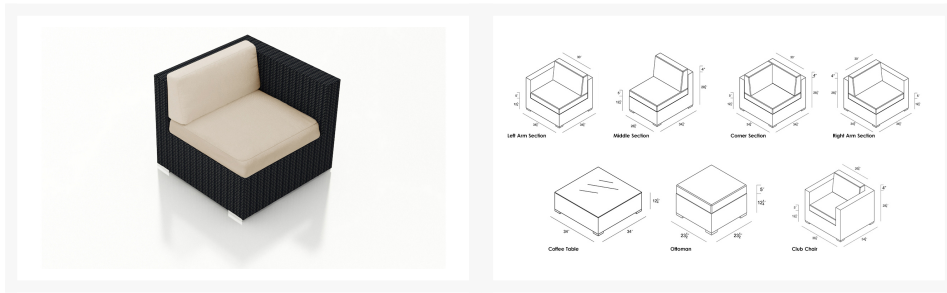

HARMONIA  
LIVING

Urbana Mason 8 Piece Sectional Set - Canvas Flax HL-UBNMAS-CB-8SEC-CF

Product Images

---

## Description

The Urbana Mason 8 Piece Sectional Set by Harmonia Living is designed to provide plenty of seating room and ensure your total comfort as you unwind outdoors. This collection's modern design, high arms and rich, dark wicker give it a unique visual appeal, while sturdy, all-weather construction ensures lasting performance across the seasons. The wicker is made with durable High-Density Polyethylene (HDPE) and finished in a beautifully textured Coffee Bean color, which gives it a natural feel. Its sturdy aluminum frames, triple reinforced seats and fade resistant cushions are made to endure in any outdoor setting, rain or shine. The coffee table, which is made with a concrete composite material, embodies a 21st Century style that will pair well with this collection. If you wish to order this set through Harmonia Living's Quick Ship program, make sure to select a Quick Ship (QS) fabric before checkout! All cushions are made in the USA from Sunbrella, Outdura, and Revolution performance fabrics which carry a 5 year fade warranty. This set comes with 2 Middle Sections, 1 Left Arm Section, 1 Right Arm Section, 1 Corner Section, 1 Club Chair, 1 Ottoman and 1 Mason Square Coffee Table, perfect for your patio or outdoor lounge.

## Dimensions

- Club Chair: 36.25"W x 34.75"D x 32.25"H (35lbs.)
- Seat Height (No Cushion): 12.25
- Seat Height (With Cushion): 17.25
- Back Height (Seat to Top): 15
- Arm Height: 28.25
- Middle Section: 26.75"W x 34.75"D x 32.25"H (24lbs.)
- Seat Height (No Cushion): 12.25
- Seat Height (With Cushion): 17.25
- Back Height (Seat to Top): 15
- Arm Height: 28.25
- Corner Section: 34.75"W x 34.75"D x 32.25"H (32lbs.)
- Seat Height (No Cushion): 12.25
- Seat Height (With Cushion): 17.25