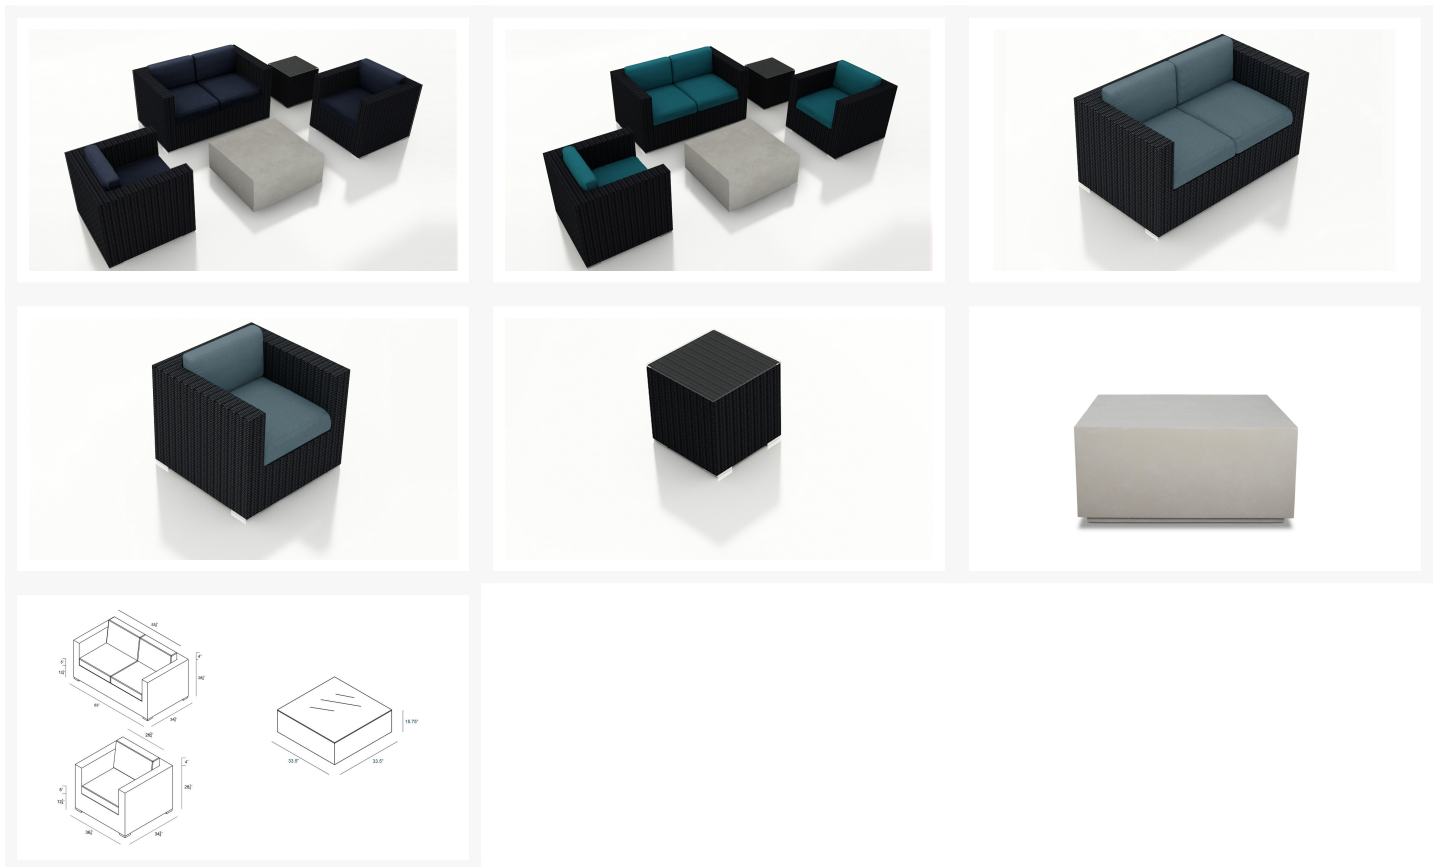

HARMONIA LIVING

Urbana Mason 4 Piece Sofa Set HL-UBNMAS-CB-4SS

Product Images

Description

The Urbana Mason 4 Piece Sofa Set by Harmonia Living is designed to provide plenty of seating room and ensure your total comfort as you unwind outdoors. This collection's modern design, high arms and rich, dark wicker give it a unique visual appeal, while sturdy, all-weather construction ensures lasting performance across the seasons. The wicker is made with durable High-Density Polyethylene (HDPE) and finished in a beautifully textured Coffee Bean color, which gives it a natural feel. Its sturdy aluminum frames, triple reinforced seats and fade resistant cushions are made to endure in any outdoor setting, rain or shine. The table, which is made with a concrete composite material, embodies a 21st Century style that will pair well with this collection. If you wish to order this set through Harmonia Living's Quick Ship program, make sure to select a Quick Ship (QS) fabric before checkout! All cushions are made in the USA from Sunbrella, Outdura, and Revolution performance fabrics which carry a 5 year fade warranty. This set comes with 2 Club Chairs, 1 Loveseat and 1 Mason Square Coffee Table, perfect for your patio or outdoor lounge.

Features

- Thick gauge, powder-coated aluminum frames are lightweight, durable and corrosion resistant.
- Seat frames are triple reinforced for lasting durability.
- Includes plastic feet glides to help protect your deck or patio.
- Cushions are made in the USA with quick-drying Polyurethane foam and wrapped in Dacron, which wicks away moisture.
- Available in Sunbrella, Outdura and Revolution performance fabrics, which are distinctive, fade resistant and easy to clean.
- Cushion cover comes with a zipper for easy removal.
- MgO Cement composite table is lightweight and resistant to moisture, cracking, chipping or abrasion.
- A self-welt (seam piping) can be added for a tailored look.
- No assembly required.