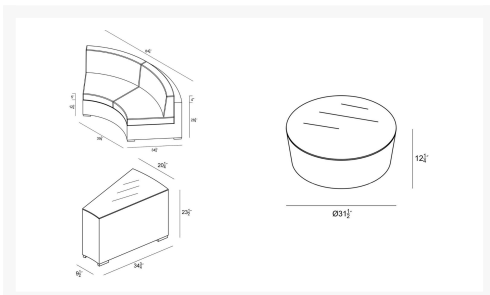

HARMONIA
LIVING

**Urbana Mason 4 Piece Curve Sectional Set - Canvas Charcoal HL-UBNMAS-
CB-4CSEC-CC**

Product Images

Description

Create the perfect outdoor gathering hotspot with the Urbana Mason 4 Piece Curved Sectional Set by Harmonia Living. This collection's beautiful symmetry, modern design and rich, dark wicker give it a unique visual appeal, while sturdy, all-weather construction ensures lasting performance across the seasons. The wicker is made with durable High-Density Polyethylene (HDPE) and finished in a beautifully textured Coffee Bean color, which gives it a natural feel. Its sturdy aluminum frames, triple reinforced seats and fade resistant cushions are made to endure in any outdoor setting, rain or shine. The table, which is made with a concrete composite material, embodies a 21st Century style that will pair well with this collection. If you wish to order this set through Harmonia Living's Quick Ship program, make sure to select a Quick Ship (QS) fabric before checkout! This set comes with 2 Curved Loveseats, 1 Wedge End Table and 1 Mason Round Coffee Table, perfect for standalone use or with a fire table.

Includes

- 2x Urbana Curved Loveseats
- 1x Mason Round Coffee Table - Natural
- 1x Urbana Wedge End Table

Dimensions

- Curve Loveseat: 84.25"W x 34.75"D x 32.25"H (52lbs.)
- Seat Height (No Cushion): 12.25
- Seat Height (With Cushion): 17.25
- Back Height (Seat to Top): 15
- Arm Height: 28.25
- Coffee Table: 31.5"W x 31.5"D x 12.5"H (50lbs.)
- End Table: 34.75"W x 20.25"D x 23.5"H (35lbs.)