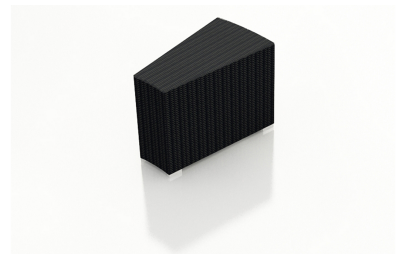

HARMONIA
LIVING

**Urbana Mason 4 Piece Curve Sectional Set - Canvas Charcoal HL-UBNMAS-
CB-4CSEC-CC**

Product Images

Description

Create the perfect outdoor gathering hotspot with the Urbana Mason 4 Piece Curved Sectional Set by Harmonia Living. This collection's beautiful symmetry, modern design and rich, dark wicker give it a unique visual appeal, while sturdy, all-weather construction ensures lasting performance across the seasons. The wicker is made with durable High-Density Polyethylene (HDPE) and finished in a beautifully textured Coffee Bean color, which gives it a natural feel. Its sturdy aluminum frames, triple reinforced seats and fade resistant cushions are made to endure in any outdoor setting, rain or shine. The table, which is made with a concrete composite material, embodies a 21st Century style that will pair well with this collection. If you wish to order this set through Harmonia Living's Quick Ship program, make sure to select a Quick Ship (QS) fabric before checkout! This set comes with 2 Curved Loveseats, 1 Wedge End Table and 1 Mason Round Coffee Table, perfect for standalone use or with a fire table.

Includes

- 2x Urbana Curved Loveseats
- 1x Mason Round Coffee Table - Natural
- 1x Urbana Wedge End Table

Dimensions

- Curve Loveseat: 84.25"W x 34.75"D x 32.25"H (52lbs.)
- Seat Height (No Cushion): 12.25
- Seat Height (With Cushion): 17.25
- Back Height (Seat to Top): 15
- Arm Height: 28.25
- Coffee Table: 31.5"W x 31.5"D x 12.5"H (50lbs.)
- End Table: 34.75"W x 20.25"D x 23.5"H (35lbs.)