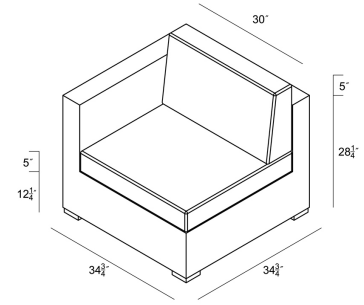

Description

The Urbana Collection by Harmonia Living features a clean, simple build that will add modern style to your outdoor lounging experience. This piece's high arms, extra-plush cushions and rich, dark wicker give it a unique visual appeal, while sturdy, all-weather construction ensures lasting performance across the seasons. The wicker is made with durable High-Density Polyethylene (HDPE) and finished in a beautifully textured Coffee Bean color, which gives it a natural feel. Its sturdy aluminum frame, triple reinforced seat and fade resistant cushions are made to endure in any outdoor setting, rain or shine. If you wish to order this piece through Harmonia Living's Quick Ship program, make sure to select a Quick Ship (QS) fabric before checkout! All cushions are made in the USA from Sunbrella, Outdura, and Revolution performance fabrics which carry a 5 year fade warranty. This chair is designed to be used with the other coordinating Urbana Sectional seating pieces.

Includes

- 1x Urbana Corner Section
- 1x 29" Single Seat Cushion
- 1x 29" Single Seat Back Cushion

Dimensions

- Arm Section: 34.75"W x 34.75"D x 32.25"H (32lbs.)
- Seat Height (No Cushion): 12.25
- Seat Height (With Cushion): 17.25
- Back Height (Seat to Top): 15
- Arm Height: 28.25

Features

- High-Density Polyethylene (HDPE) Wicker (Coffee Bean Finish) is all-weather, recyclable and resistant to fading or cracking.
- Thick gauge, powder-coated aluminum frame is lightweight, durable and corrosion resistant.
- Seat frame is triple reinforced for lasting durability.
- Includes plastic feet glides to help protect your deck or patio.