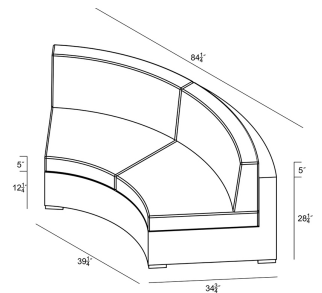

HARMONIA
LIVING

Urbana Curve Loveseat - Canvas Charcoal HL-URBN-CB-CLS-CC

Product Images

Description

The Urbana Collection by Harmonia Living features a clean, simple build that will add modern style to your outdoor lounging experience. This piece's gentle curves, extra-plush cushions and rich, dark wicker give it a unique visual appeal, while sturdy, all-weather construction ensures lasting performance across the seasons. The wicker is made with durable High-Density Polyethylene (HDPE) and finished in a beautifully textured Coffee Bean color, which gives it a natural feel. Its sturdy aluminum frame, triple reinforced seat and fade resistant cushions are made to endure in any outdoor setting, rain or shine. If you wish to order this piece through Harmonia Living's Quick Ship program, make sure to select a Quick Ship (QS) fabric before checkout! All cushions are made in the USA from Sunbrella, Outdura, and Revolution performance fabrics which carry a 5 year fade warranty. This piece does not have arms, which allows for multiple units to be combined for a circular sectional seating group.

Includes

- 1x Urbana Curved Loveseat
- 2x Curve Loveseat Seat Cushions
- 2x Curve Loveseat Back Cushions

Dimensions

- Curve Loveseat: 84.25"W x 34.75"D x 32.25"H (52lbs.)
- Seat Height (No Cushion): 12.25
- Seat Height (With Cushion): 17.25
- Back Height (Seat to Top): 15
- Arm Height: 28.25