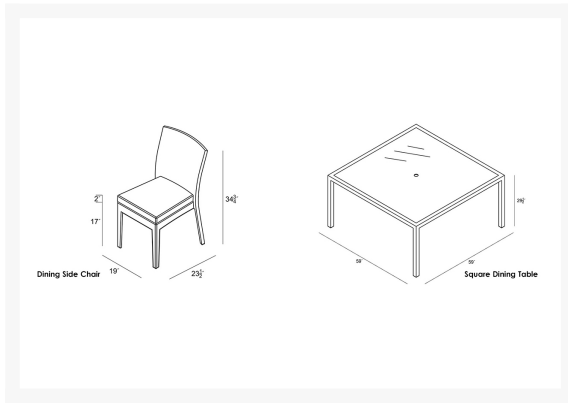

HARMONIA
LIVING

Urbana 9 Piece Square Dining Set - Spectrum Peacock HL-URBN-CB-9SDS-PC

Product Images

Description

For your next outdoor soiree, look no further than the Urbana 9 Piece Square Dining Set by Harmonia Living. Perfect for seating up to 8 people, this set will bring added functionality and style to your patio! This collection's modern design and rich, dark wicker give it a unique visual appeal, while sturdy, all-weather construction ensures lasting performance across the seasons. The wicker is made with durable High-Density Polyethylene (HDPE) and finished in a beautifully textured Coffee Bean color, which gives it a natural feel. Its sturdy aluminum frames, double reinforced seats and fade resistant cushions are made to endure in any outdoor setting, rain or shine. The table is topped with frosted tempered glass, a finishing touch that is ideal for frequent use and cleaning. This set comes with 8 Dining Side Chairs and 1 Square 8-Seater Table, perfect for your patio or outdoor lounge.

Includes

- 1x Urbana 8-Seater Square Dining Table
- 8x Urbana Dining Side Chairs
- 8x Dining Chair Cushions

Dimensions

- Dining Table: 59"W x 59"D x 29.5"H (125lbs.)
- Under Table Height: 27
- Dining Chair: 19"W x 23.5"D x 34.75"H (14lbs.)
- Seat Height (No Cushion): 17
- Seat Height (With Cushion): 20
- Back Height (Seat to Top): 14.75