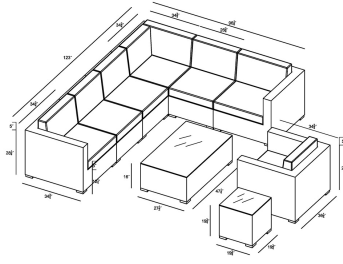

HARMONIA  
LIVING

Urbana 9 Piece Sectional Set - Canvas Charcoal HL-URBN-CB-9SEC-CC

Product Images

---

## Includes

- 3x Urbana Middle Sections
- 1x Urbana Club Chair
- 1x Urbana Corner Section
- 1x Urbana Long Coffee Table
- 1x Urbana End Table
- 1x Urbana Left Arm Section
- 1x Urbana Right Arm Section

## Dimensions

- Middle Section: 26.75"W x 34.75"D x 32.25"H (24lbs.)
- Seat Height (No Cushion): 12.25
- Seat Height (With Cushion): 17.25
- Back Height (Seat to Top): 15
- Arm Height: 28.25
- Club Chair: 36.25"W x 34.75"D x 32.25"H (35lbs.)
- Seat Height (No Cushion): 12.25
- Seat Height (With Cushion): 17.25
- Back Height (Seat to Top): 15
- Arm Height: 28.25
- Corner Section: 34.75"W x 34.75"D x 32.25"H (32lbs.)
- Seat Height (No Cushion): 12.25

- Seat Height (With Cushion): 17.25
- Back Height (Seat to Top): 15
- Arm Height: 28.25
- Coffee Table: 47.25"W x 27.5"D x 16"H (60lbs.)
- End Table: 19.75"W x 19.75"D x 19.75"H (29lbs.)
- Left Arm Section: 34.75"W x 34.75"D x 32.25"H (30lbs.)
- Seat Height (No Cushion): 12.25
- Seat Height (With Cushion): 17.25
- Back Height (Seat to Top): 15
- Arm Height: 28.25
- Right Arm Section: 34.75"W x 34.75"D x 32.25"H (30lbs.)
- Seat Height (No Cushion): 12.25
- Seat Height (With Cushion): 17.25
- Back Height (Seat to Top): 15
- Arm Height: 28.25