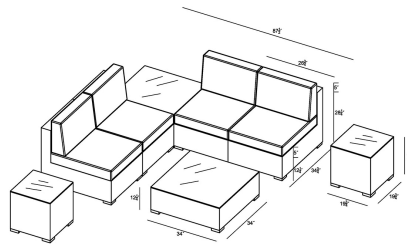

HARMONIA  
LIVING

Urbana 8 Piece 4-Seat Sectional Set - Canvas Flax HL-URBN-CB-8M4SEC-CF

Product Images

---

## Dimensions

- Middle Section: 26.75"W x 34.75"D x 32.25"H (24lbs.)
- Seat Height (No Cushion): 12.25
- Seat Height (With Cushion): 17.25
- Back Height (Seat to Top): 15
- Arm Height: 28.25
- Coffee Table: 34"W x 34"D x 12.25"H (40lbs.)
- End Table: 19.75"W x 19.75"D x 19.75"H (29lbs.)