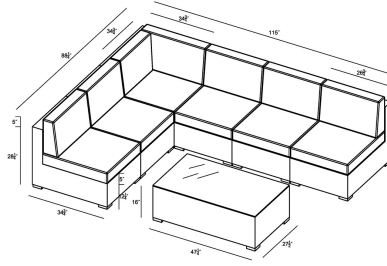

HARMONIA  
LIVING

Urbana 7 Piece Sectional Set - Cast Lagoon HL-URBN-CB-7SEC-CL

Product Images

---

## Dimensions

- Middle Section: 26.75"W x 34.75"D x 32.25"H (24lbs.)
- Seat Height (No Cushion): 12.25
- Seat Height (With Cushion): 17.25
- Back Height (Seat to Top): 15
- Arm Height: 28.25
- Corner Section: 34.75"W x 34.75"D x 32.25"H (32lbs.)
- Seat Height (No Cushion): 12.25
- Seat Height (With Cushion): 17.25
- Back Height (Seat to Top): 15
- Arm Height: 28.25
- Coffee Table: 47.25"W x 27.5"D x 16"H (60lbs.)