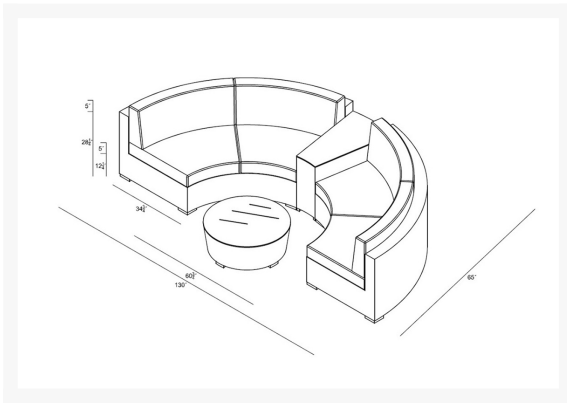

HARMONIA
LIVING

Urbana 7 Piece Curve Sectional Set - Canvas Flax HL-URBN-CB-7CSEC-CF

Product Images

Description

Create the perfect outdoor gathering hotspot with the Urbana 7 Piece Curved Sectional Set by Harmonia Living. This collection's beautiful symmetry, modern design and rich, dark wicker give it a unique visual appeal, while sturdy, all-weather construction ensures lasting performance across the seasons. The wicker is made with durable High-Density Polyethylene (HDPE) and finished in a beautifully textured Coffee Bean color, which gives it a natural feel. Its sturdy aluminum frames, triple reinforced seats and fade resistant cushions are made to endure in any outdoor setting, rain or shine. The tables are topped with extra strong tempered glass, a finishing touch that is ideal for frequent use. If you wish to order this set through Harmonia Living's Quick Ship program, make sure to select a Quick Ship (QS) fabric before checkout! All cushions are made in the USA from Sunbrella, Outdura, and Revolution performance fabrics which carry a 5 year fade warranty. This set comes with 4 Curved Loveseats, 2 Wedge End Table, 2 Glass Top and 1 Round Coffee Table, perfect for standalone use or with a fire table.

Includes

- 4x Urbana Curved Loveseats
- 1x Urbana Round Coffee Table
- 2x Urbana Wedge End Tables

Dimensions

- Curve Loveseat: 84.25"W x 34.75"D x 32.25"H (52lbs.)
- Seat Height (No Cushion): 12.25
- Seat Height (With Cushion): 17.25
- Back Height (Seat to Top): 15
- Arm Height: 28.25
- Coffee Table: 31.5"W x 31.5"D x 12.25"H (42lbs.)
- End Table: 34.75"W x 20.25"D x 23.5"H (35lbs.)