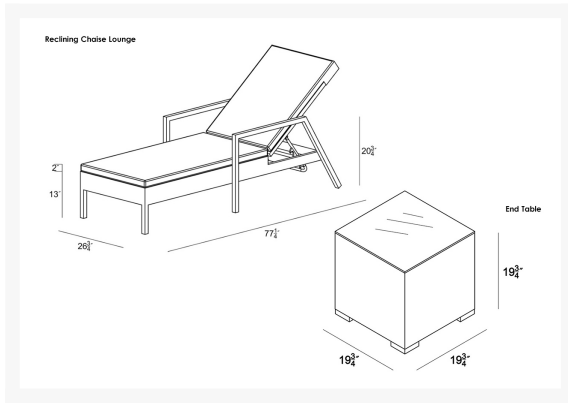

Description

Create your ideal poolside or mountain view deck with the Urbana 6 Piece Reclining Chaise Lounge Set by Harmonia Living. This collection's modern design and rich, dark wicker give it a unique visual appeal, while sturdy, all-weather construction ensures lasting performance across the seasons. The wicker is made with durable High-Density Polyethylene (HDPE) and finished in a beautifully textured Coffee Bean color, which gives it a natural feel. Its sturdy aluminum frames and triple reinforced seats are made to endure in any outdoor setting, rain or shine. The tables are topped with extra strong tempered glass, a finishing touch that is ideal for frequent use. The chaises recline fully up and down, allowing you to adjust them to your maximum comfort level. This set comes with 4 Chaise Lounges and 2 Square End Tables, perfect for your patio or outdoor lounge.

Includes

- 4x Urbana Reclining Chaise Lounges
- 4x Reclining Chaise Lounge Cushions
- 2x Urbana End Tables

Dimensions

- Chaise Lounge: 77.25"W x 26.75"D x 20.75"H (35lbs.)
- Seat Height (No Cushion): 13
- Seat Height (With Cushion): 15
- Back Height (Seat to Top): 27
- Arm Height: 20.75
- End Table: 19.75"W x 19.75"D x 19.75"H (29lbs.)

Features

- Thick gauge, powder-coated aluminum frames are lightweight, durable and corrosion resistant.
- Seat frames are triple reinforced for lasting durability.
- Tempered glass table top is extra strong and made for regular outdoor exposure.
- Includes plastic feet glides to help protect your deck or patio.
- No assembly required.
- Optional cushions are available in Sunbrella, Outdura and Revolution performance fabrics, which are distinctive, fade resistant and easy to clean. Cushions are made in the USA.
- Cushion cover comes with a zipper for easy removal.
- A self-welt (seam piping) can be added for a tailored look.