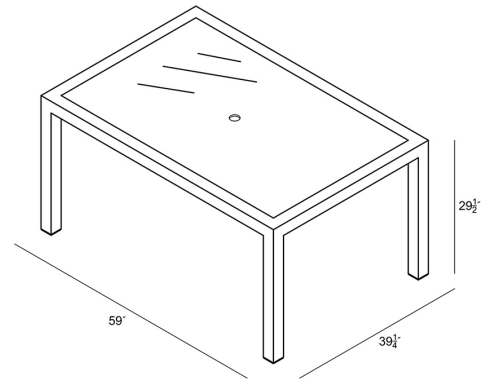

HARMONIA
LIVING

Urbana 6-Seater Rectangular Dining Table HL-URBN-CB-6RCDT

Product Images

Description

Dine in comfort and style with the Urbana Collection by Harmonia Living! This piece's modern look and dark wicker frame give it a unique visual appeal, while sturdy, all-weather construction ensures lasting performance across the seasons. Its large table top allows you to easily seat up to 6 people comfortably. The wicker is made with durable High-Density Polyethylene (HDPE) and finished in a beautifully textured Coffee Bean color, which gives it a natural feel. A frosted, tempered glass top makes cleaning an easy task, while its thick-gauged aluminum frame provides a stable, durable foundation for your new dining table.

Includes

- 1x Urbana 6-Seater Rectangular Dining Table
- 1x Dining Table Glass Top

Dimensions

- Dining Table: 59"W x 39.25"D x 29.5"H (87lbs.)
- Under Table Height: 27

Features

- High-Density Polyethylene (HDPE) Wicker (Coffee Bean Finish) is all-weather, recyclable and resistant to fading or cracking.
- Thick gauge, powder-coated aluminum frame is lightweight, durable and corrosion resistant.
- Tempered glass table top is extra strong and made for regular outdoor exposure.
- Includes plastic feet glides to help protect your deck or patio.
- Includes umbrella hole for easy shade placement. The umbrella hole can accommodate umbrellas with a pole diameter up to 1.5".
- Some assembly required.