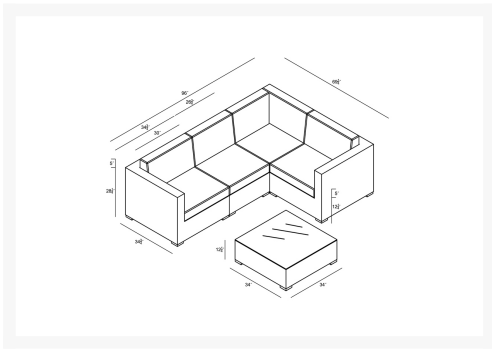

HARMONIA  
LIVING

Urbana 5 Piece Sectional Set - Canvas Charcoal HL-URBN-CB-5SEC-CC

Product Images

---

## Description

---

The Urbana 5 Piece Sectional Set by Harmonia Living is designed to provide plenty of seating room and ensure your total comfort as you unwind outdoors. This collection's modern design, high arms and rich, dark wicker give it a unique visual appeal, while sturdy, all-weather construction ensures lasting performance across the seasons. The wicker is made with durable High-Density Polyethylene (HDPE) and finished in a beautifully textured Coffee Bean color, which gives it a natural feel. Its sturdy aluminum frames, triple reinforced seats and fade resistant cushions are made to endure in any outdoor setting, rain or shine. The table is topped with extra strong tempered glass, a finishing touch that is ideal for frequent use. If you wish to order this set through Harmonia Living's Quick Ship program, make sure to select a Quick Ship (QS) fabric before checkout! This set comes with 1 Middle Section, 1 Left Arm Section, 1 Right Arm Section, 1 Corner Section and 1 Square Coffee Table, perfect for your patio or outdoor lounge.

## Dimensions

- Corner Section: 34.75"W x 34.75"D x 32.25"H (32lbs.)
- Seat Height (No Cushion): 12.25
- Seat Height (With Cushion): 17.25
- Back Height (Seat to Top): 15
- Arm Height: 28.25
- Middle Section: 26.75"W x 34.75"D x 32.25"H (24lbs.)
- Seat Height (No Cushion): 12.25
- Seat Height (With Cushion): 17.25
- Back Height (Seat to Top): 15
- Arm Height: 28.25
- Coffee Table: 34"W x 34"D x 12.25"H (40lbs.)
- Left Arm Section: 34.75"W x 34.75"D x 32.25"H (30lbs.)
- Seat Height (No Cushion): 12.25
- Seat Height (With Cushion): 17.25
- Back Height (Seat to Top): 15
- Arm Height: 28.25

- Right Arm Section: 34.75"W x 34.75"D x 32.25"H (30lbs.)
- Seat Height (No Cushion): 12.25
- Seat Height (With Cushion): 17.25
- Back Height (Seat to Top): 15
- Arm Height: 28.25