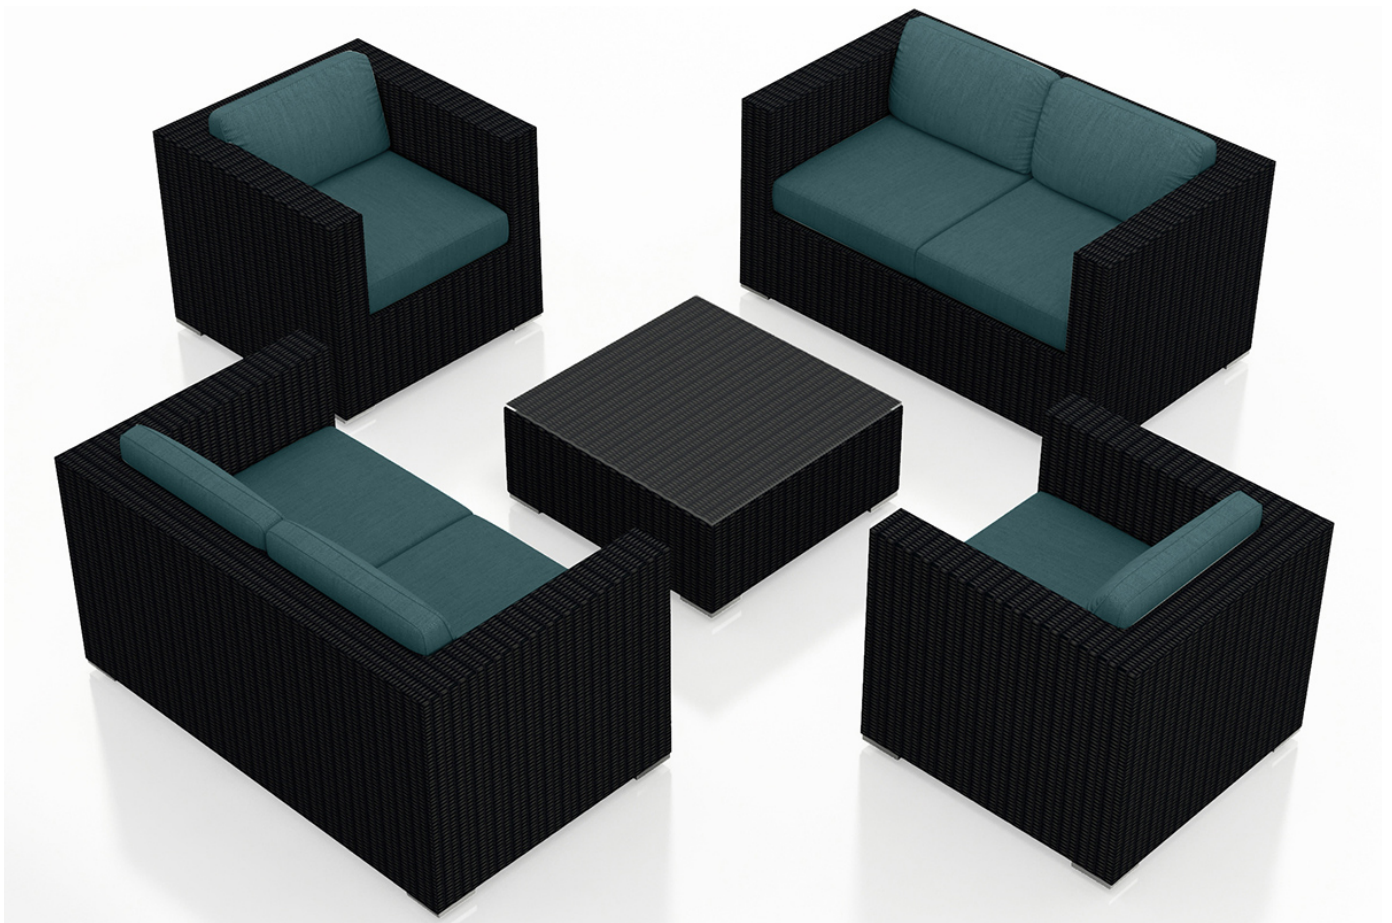

HARMONIA
LIVING

Urbana 5 Piece Double Loveseat Set HL-URBN-CB-5LS2S

Product Images

Description

The Urbana 5 Piece Double Loveseat Set by Harmonia Living is designed to provide plenty of seating room and ensure your total comfort as you unwind outdoors. This collection's modern design, high arms and rich, dark wicker give it a unique visual appeal, while sturdy, all-weather construction ensures lasting performance across the seasons. The wicker is made with durable High-Density Polyethylene (HDPE) and finished in a beautifully textured Coffee Bean color, which gives it a natural feel. Its sturdy aluminum frames, triple reinforced seats and fade resistant cushions are made to endure in any outdoor setting, rain or shine. The table is topped with extra strong tempered glass, a finishing touch that is ideal for frequent use. If you wish to order this set through Harmonia Living's Quick Ship program, make sure to select a Quick Ship (QS) fabric before checkout! This set comes with 2 Loveseats, 2 Club Chairs and 1 Square Coffee Table, perfect for your patio or outdoor lounge.

Features

- Frame Finish: Coffee Bean
- Seat/Back Finish: Coffee Bean
- Table Finish: Coffee Bean
- Tabletop Finish: Clear
- Country Of Origin: Country of Origin: China
- Assembly Required:
- High-Density Polyethylene (HDPE) Wicker (Coffee Bean Finish) is all-weather, recyclable and resistant to fading or cracking.
- Thick gauge, powder-coated aluminum frames are lightweight, durable and corrosion resistant.
- Seat frames are triple reinforced for lasting durability.
- Tempered glass table top is extra strong and made for regular outdoor exposure.
- Cushions are made with quick-drying Polyurethane foam and wrapped in Dacron, which wicks away moisture
- Available in Sunbrella fabric, which is distinctive, fade resistant and easy to clean
- Cushion cover comes with a zipper for easy removal