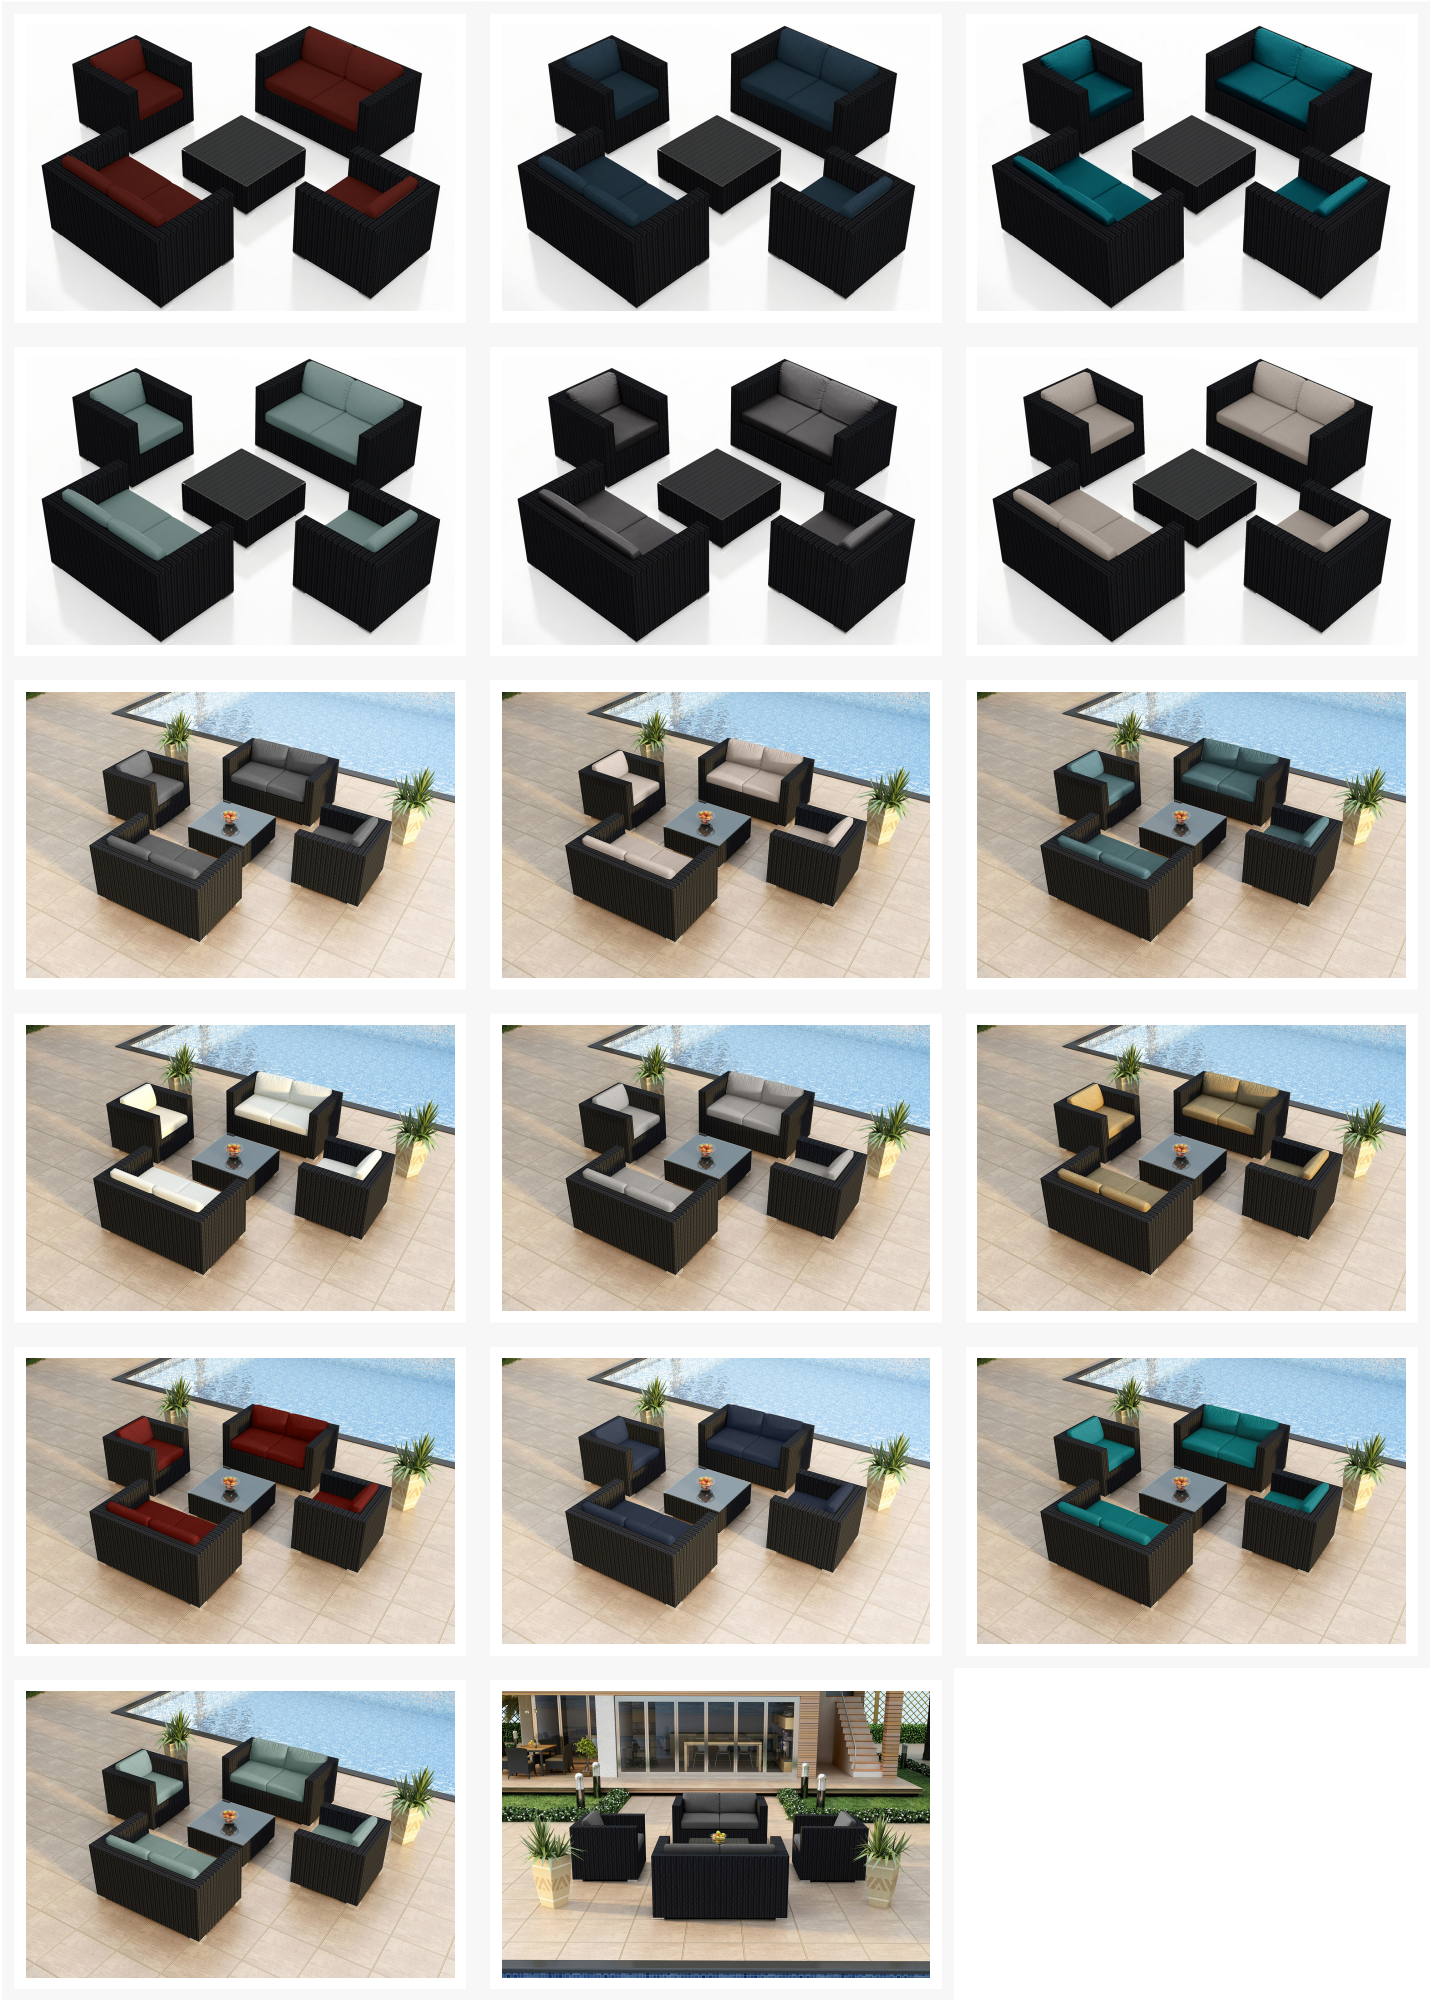

HARMONIA
LIVING

Urbana 5 Piece Double Loveseat Set HL-URBN-CB-5LS2S

Product Images

Description

The Urbana 5 Piece Double Loveseat Set by Harmonia Living is designed to provide plenty of seating room and ensure your total comfort as you unwind outdoors. This collection's modern design, high arms and rich, dark wicker give it a unique visual appeal, while sturdy, all-weather construction ensures lasting performance across the seasons. The wicker is made with durable High-Density Polyethylene (HDPE) and finished in a beautifully textured Coffee Bean color, which gives it a natural feel. Its sturdy aluminum frames, triple reinforced seats and fade resistant cushions are made to endure in any outdoor setting, rain or shine. The table is topped with extra strong tempered glass, a finishing touch that is ideal for frequent use. If you wish to order this set through Harmonia Living's Quick Ship program, make sure to select a Quick Ship (QS) fabric before checkout! This set comes with 2 Loveseats, 2 Club Chairs and 1 Square Coffee Table, perfect for your patio or outdoor lounge.

Features

- Frame Finish: Coffee Bean
- Seat/Back Finish: Coffee Bean
- Table Finish: Coffee Bean
- Tabletop Finish: Clear
- Country Of Origin: Country of Origin: China
- Assembly Required:
- High-Density Polyethylene (HDPE) Wicker (Coffee Bean Finish) is all-weather, recyclable and resistant to fading or cracking.
- Thick gauge, powder-coated aluminum frames are lightweight, durable and corrosion resistant.
- Seat frames are triple reinforced for lasting durability.
- Tempered glass table top is extra strong and made for regular outdoor exposure.
- Cushions are made with quick-drying Polyurethane foam and wrapped in Dacron, which wicks away moisture
- Available in Sunbrella fabric, which is distinctive, fade resistant and easy to clean
- Cushion cover comes with a zipper for easy removal