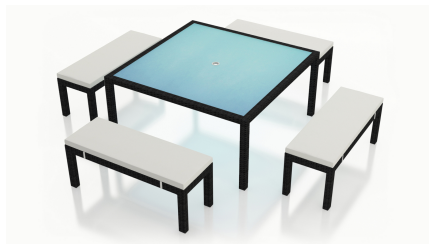

HARMONIA
LIVING

Urbana 5 Piece 8-Seat Bench Square Dining Set HL-URBN-CB-8BSDS

Product Images

Description

For your next outdoor soiree, look no further than the Urbana 5 Piece 8-Seat Bench Square Dining Set by Harmonia Living. Perfect for seating up to 8 people, this set will bring added functionality and style to your patio! This collection's modern design and rich, dark wicker give it a unique visual appeal, while sturdy, all-weather construction ensures lasting performance across the seasons. The wicker is made with durable High-Density Polyethylene (HDPE) and finished in a beautifully textured Coffee Bean color, which gives it a natural feel. Its sturdy aluminum frames, double reinforced seats and fade resistant cushions are made to endure in any outdoor setting, rain or shine. The table is topped with frosted tempered glass, a finishing touch that is ideal for frequent use and cleaning. This set comes with 4 2-Seater Dining Bench and 1 Square 8-Seater Table, perfect for your patio or outdoor lounge.

Features

- Thick gauge, powder-coated aluminum frames are lightweight, durable and corrosion resistant.
- Seat frames are double reinforced for lasting durability.
- Includes umbrella hole with cover for easy shade placement. The umbrella hole can accommodate umbrellas with a pole diameter up to 1.5".
- Includes plastic feet glides to help protect your deck or patio.
- The dining table requires assembly, the chairs do not.
- Optional cushions are available in Sunbrella, Outdura and Revolution performance fabrics, which are distinctive, fade resistant and easy to clean. Cushions are made in the USA.
- Cushion cover comes with a zipper for easy removal.
- A self-welt (seam piping) can be added for a tailored look.