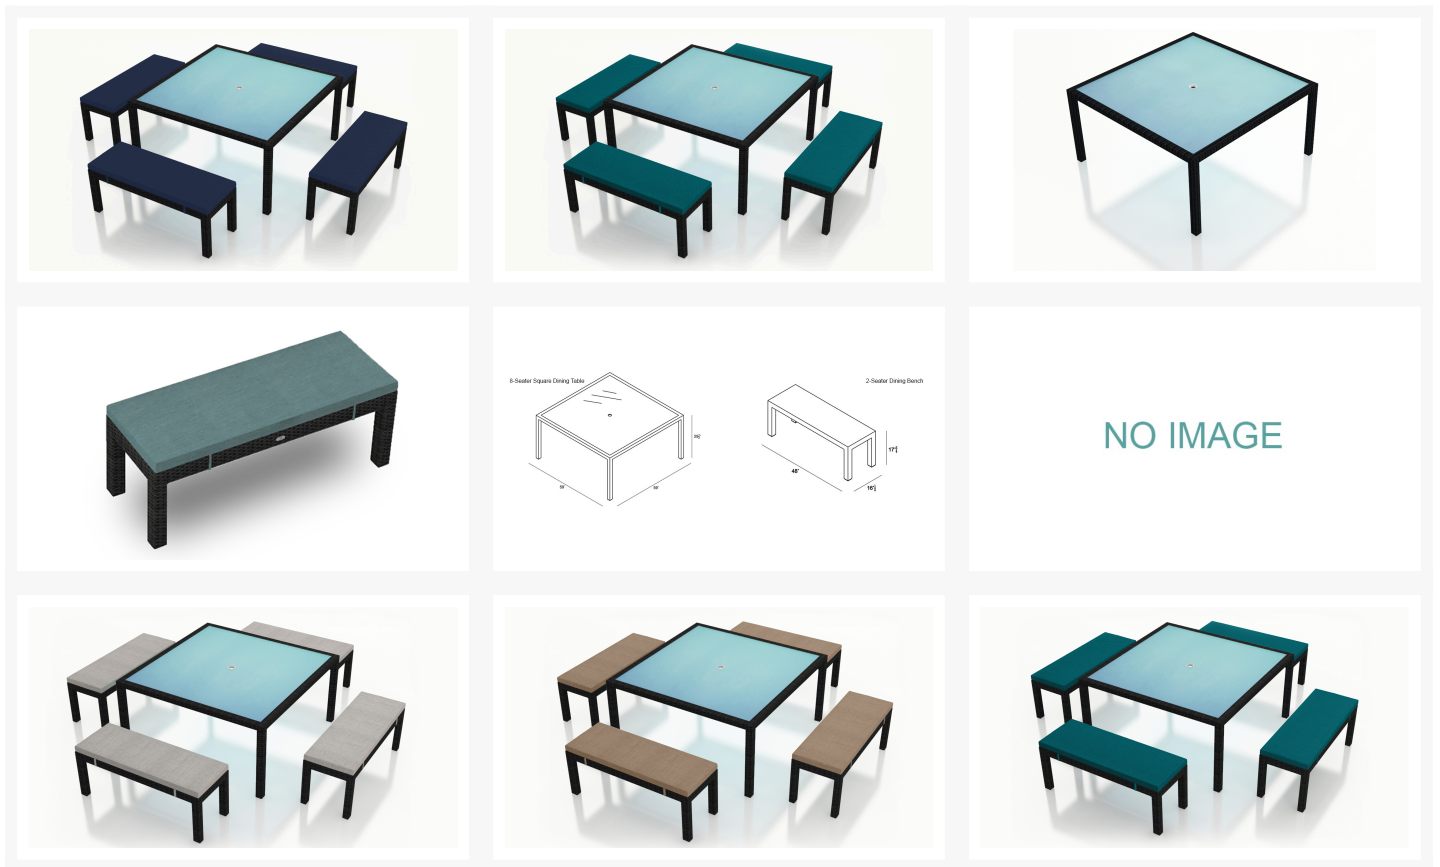

HARMONIA
LIVING

Urbana 5 Piece 8-Seat Bench Square Dining Set HL-URBN-CB-8BSDS

Product Images

Description

For your next outdoor soiree, look no further than the Urbana 5 Piece 8-Seat Bench Square Dining Set by Harmonia Living. Perfect for seating up to 8 people, this set will bring added functionality and style to your patio! This collection's modern design and rich, dark wicker give it a unique visual appeal, while sturdy, all-weather construction ensures lasting performance across the seasons. The wicker is made with durable High-Density Polyethylene (HDPE) and finished in a beautifully textured Coffee Bean color, which gives it a natural feel. Its sturdy aluminum frames, double reinforced seats and fade resistant cushions are made to endure in any outdoor setting, rain or shine. The table is topped with frosted tempered glass, a finishing touch that is ideal for frequent use and cleaning. This set comes with 4 2-Seater Dining Bench and 1 Square 8-Seater Table, perfect for your patio or outdoor lounge.

Features

- Thick gauge, powder-coated aluminum frames are lightweight, durable and corrosion resistant.
- Seat frames are double reinforced for lasting durability.
- Includes umbrella hole with cover for easy shade placement. The umbrella hole can accommodate umbrellas with a pole diameter up to 1.5".
- Includes plastic feet glides to help protect your deck or patio.
- The dining table requires assembly, the chairs do not.
- Optional cushions are available in Sunbrella, Outdura and Revolution performance fabrics, which are distinctive, fade resistant and easy to clean. Cushions are made in the USA.
- Cushion cover comes with a zipper for easy removal.
- A self-welt (seam piping) can be added for a tailored look.