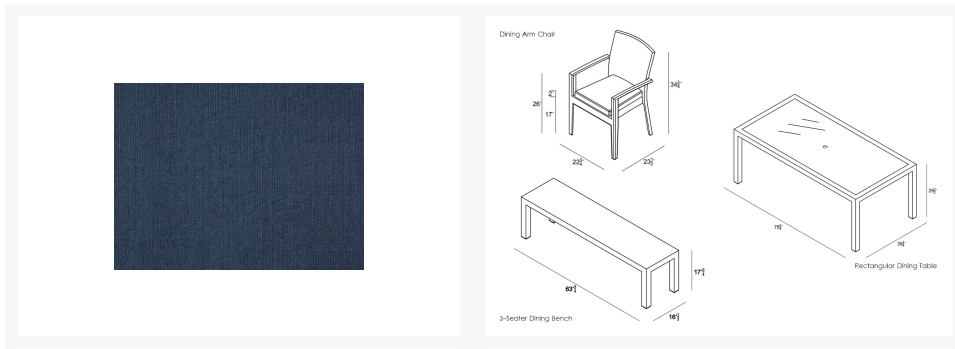

HARMONIA
LIVING

Urbana 5 Piece 8-Seat Bench Dining Set - Spectrum Indigo HL-URBN-CB-8BDS-IN

Product Images

Description

For your next outdoor soiree, look no further than the Urbana 5 Piece 8-Seat Bench Dining Set by Harmonia Living. Perfect for seating up to 8 people, this set will bring added functionality and style to your patio! This collection's modern design and rich, dark wicker give it a unique visual appeal, while sturdy, all-weather construction ensures lasting performance across the seasons. The wicker is made with durable High-Density Polyethylene (HDPE) and finished in a beautifully textured Coffee Bean color, which gives it a natural feel. Its sturdy aluminum frames, double reinforced seats and fade resistant cushions are made to endure in any outdoor setting, rain or shine. The table is topped with frosted tempered glass, a finishing touch that is ideal for frequent use and cleaning. If you wish to order this set through Harmonia Living's Quick Ship program, make sure to select a Quick Ship (QS) fabric before checkout! All cushions are made in the USA from Sunbrella, Outdura, and Revolution performance fabrics which carry a 5 year fade warranty. This set comes with 2 Dining Arm Chairs, 2 3-Seater Dining Benches and 1 Rectangular 8-Seater Table, perfect for your patio or outdoor lounge.