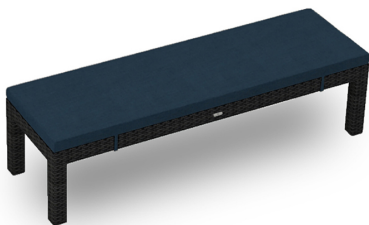

HARMONIA
LIVING

Urbana 5 Piece 8-Seat Bench Dining Set - Spectrum Indigo HL-URBN-CB-8BDS-IN

Product Images

Description

For your next outdoor soiree, look no further than the Urbana 5 Piece 8-Seat Bench Dining Set by Harmonia Living. Perfect for seating up to 8 people, this set will bring added functionality and style to your patio! This collection's modern design and rich, dark wicker give it a unique visual appeal, while sturdy, all-weather construction ensures lasting performance across the seasons. The wicker is made with durable High-Density Polyethylene (HDPE) and finished in a beautifully textured Coffee Bean color, which gives it a natural feel. Its sturdy aluminum frames, double reinforced seats and fade resistant cushions are made to endure in any outdoor setting, rain or shine. The table is topped with frosted tempered glass, a finishing touch that is ideal for frequent use and cleaning. If you wish to order this set through Harmonia Living's Quick Ship program, make sure to select a Quick Ship (QS) fabric before checkout! All cushions are made in the USA from Sunbrella, Outdura, and Revolution performance fabrics which carry a 5 year fade warranty. This set comes with 2 Dining Arm Chairs, 2 3-Seater Dining Benches and 1 Rectangular 8-Seater Table, perfect for your patio or outdoor lounge.