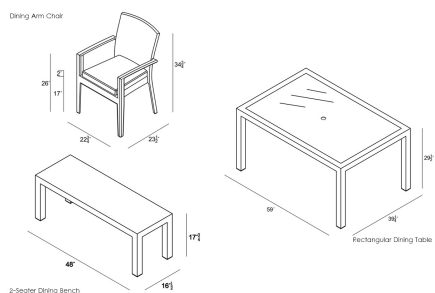

Description

For your next outdoor soiree, look no further than the Urbana 5 Piece 6-Seat Bench Dining Set by Harmonia Living. Perfect for seating up to 6 people, this set will bring added functionality and style to your patio! This collection's modern design and rich, dark wicker give it a unique visual appeal, while sturdy, all-weather construction ensures lasting performance across the seasons. The wicker is made with durable High-Density Polyethylene (HDPE) and finished in a beautifully textured Coffee Bean color, which gives it a natural feel. Its sturdy aluminum frames and double reinforced seats are made to endure in any outdoor setting, rain or shine. The table is topped with frosted tempered glass, a finishing touch that is ideal for frequent use and cleaning. This set comes with 2 Dining Arm Chairs, 2 2-Seater Dining Bench and 1 Rectangular 6-Seater Table, perfect for your patio or outdoor lounge.