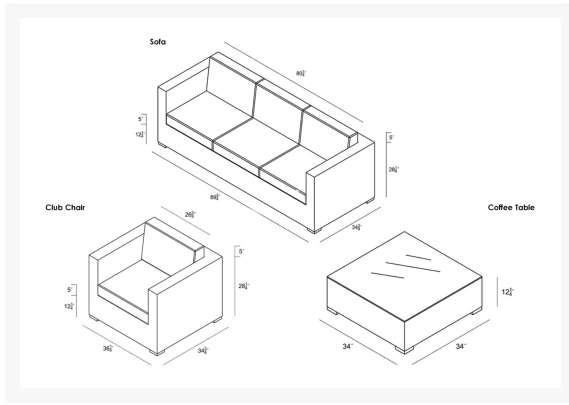

HARMONIA
LIVING

Urbana 3 Piece Sofa Set - Canvas Flax HL-URBN-CB-3SS-CF

Product Images

Description

The Urbana 3 Piece Sofa Set by Harmonia Living is designed to provide plenty of seating room and ensure your total comfort as you unwind outdoors. This collection's modern design, high arms and rich, dark wicker give it a unique visual appeal, while sturdy, all-weather construction ensures lasting performance across the seasons. The wicker is made with durable High-Density Polyethylene (HDPE) and finished in a beautifully textured Coffee Bean color, which gives it a natural feel. Its sturdy aluminum frames, triple reinforced seats and fade resistant cushions are made to endure in any outdoor setting, rain or shine. The table is topped with extra strong tempered glass, a finishing touch that is ideal for frequent use. If you wish to order this set through Harmonia Living's Quick Ship program, make sure to select a Quick Ship (QS) fabric before checkout! This set comes with 1 Club Chair, 1 Sofa and 1 Square Coffee Table, perfect for your patio or outdoor lounge.

Includes

- 1x Urbana Club Chair
- 1x Urbana Sofa
- 1x Urbana Square Coffee Table

Dimensions

- Club Chair: 36.25"W x 34.75"D x 32.25"H (35lbs.)
- Seat Height (No Cushion): 12.25
- Seat Height (With Cushion): 17.25
- Back Height (Seat to Top): 15
- Arm Height: 28.25
- Sofa: 89.75"W x 34.75"D x 32.25"H (61lbs.)
- Seat Height (No Cushion): 12.25
- Seat Height (With Cushion): 17.25
- Back Height (Seat to Top): 15
- Arm Height: 28.25
- Coffee Table: 34"W x 34"D x 12.25"H (40lbs.)