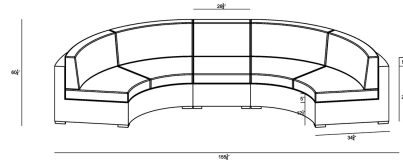

HARMONIA  
LIVING

**Urbana 3 Piece Extended Curve Sectional Set - Canvas Charcoal HL-URBN-  
CB-3MCSEC-CC**

**Product Images**

---

## Dimensions

- Curve Loveseat: 84.25"W x 34.75"D x 32.25"H (52lbs.)
- Seat Height (No Cushion): 12.25
- Seat Height (With Cushion): 17.25
- Back Height (Seat to Top): 15
- Arm Height: 28.25
- Middle Section: 26.75"W x 34.75"D x 32.25"H (24lbs.)
- Seat Height (No Cushion): 12.25
- Seat Height (With Cushion): 17.25
- Back Height (Seat to Top): 15
- Arm Height: 28.25