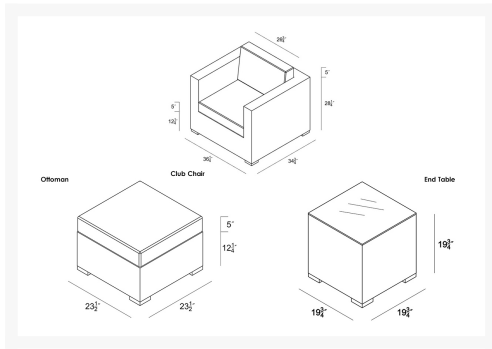

HARMONIA
LIVING

Urbana 3 Piece Club Chair Set - Canvas Charcoal HL-URBN-CB-3CC-CC

Product Images

Description

The Urbana 3 Piece Club Chair Set by Harmonia Living is designed to provide plenty of seating room and ensure your total comfort as you unwind outdoors. This collection's modern design, high arms and rich, dark wicker give it a unique visual appeal, while sturdy, all-weather construction ensures lasting performance across the seasons. The wicker is made with durable High-Density Polyethylene (HDPE) and finished in a beautifully textured Coffee Bean color, which gives it a natural feel. Its sturdy aluminum frames, triple reinforced seats and fade resistant cushions are made to endure in any outdoor setting, rain or shine. The table is topped with extra strong tempered glass, a finishing touch that is ideal for frequent use. If you wish to order this set through Harmonia Living's Quick Ship program, make sure to select a Quick Ship (QS) fabric before checkout! All cushions are made in the USA from Sunbrella, Outdura, and Revolution performance fabrics which carry a 5 year fade warranty. This set comes with 1 Club Chair, 1 Ottoman and 1 Square End Table, perfect for your patio or outdoor lounge.

Includes

- 1x Urbana Club Chair
- 1x Urbana Ottoman
- 1x Urbana End Table

Dimensions

- Club Chair: 36.25"W x 34.75"D x 32.25"H (35lbs.)
- Seat Height (No Cushion): 12.25
- Seat Height (With Cushion): 17.25
- Back Height (Seat to Top): 15
- Arm Height: 28.25
- Ottoman: 23.5"W x 23.5"D x 17.25"H (17lbs.)
- Seat Height (No Cushion): 12.25
- Seat Height (With Cushion): 17.25
- End Table: 19.75"W x 19.75"D x 19.75"H (29lbs.)