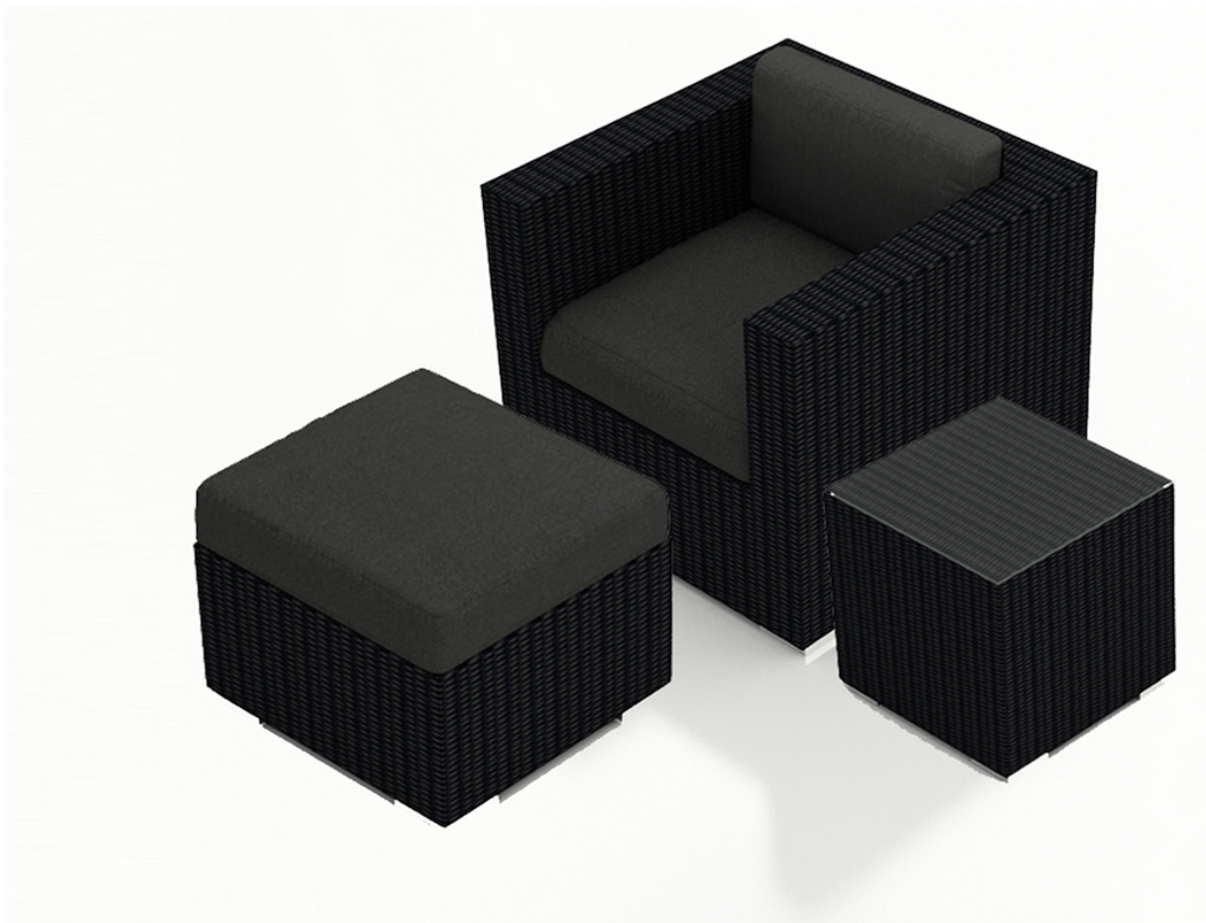

HARMONIA
LIVING

Urbana 3 Piece Club Chair Set - Canvas Charcoal HL-URBN-CB-3CC-CC

Product Images

Description

The Urbana 3 Piece Club Chair Set by Harmonia Living is designed to provide plenty of seating room and ensure your total comfort as you unwind outdoors. This collection's modern design, high arms and rich, dark wicker give it a unique visual appeal, while sturdy, all-weather construction ensures lasting performance across the seasons. The wicker is made with durable High-Density Polyethylene (HDPE) and finished in a beautifully textured Coffee Bean color, which gives it a natural feel. Its sturdy aluminum frames, triple reinforced seats and fade resistant cushions are made to endure in any outdoor setting, rain or shine. The table is topped with extra strong tempered glass, a finishing touch that is ideal for frequent use. If you wish to order this set through Harmonia Living's Quick Ship program, make sure to select a Quick Ship (QS) fabric before checkout! All cushions are made in the USA from Sunbrella, Outdura, and Revolution performance fabrics which carry a 5 year fade warranty. This set comes with 1 Club Chair, 1 Ottoman and 1 Square End Table, perfect for your patio or outdoor lounge.

Features

- Thick gauge, powder-coated aluminum frames are lightweight, durable and corrosion resistant.
- Seat frames are triple reinforced for lasting durability.
- Includes plastic feet glides to help protect your deck or patio.
- Cushions are made in the USA with quick-drying Polyurethane foam and wrapped in Dacron, which wicks away moisture.

- Available in Sunbrella, Outdura and Revolution performance fabrics, which are distinctive, fade resistant and easy to clean.
- Tempered glass table top is extra strong and made for regular outdoor exposure.
- A self-welt (seam piping) can be added for a tailored look.
- No assembly required.