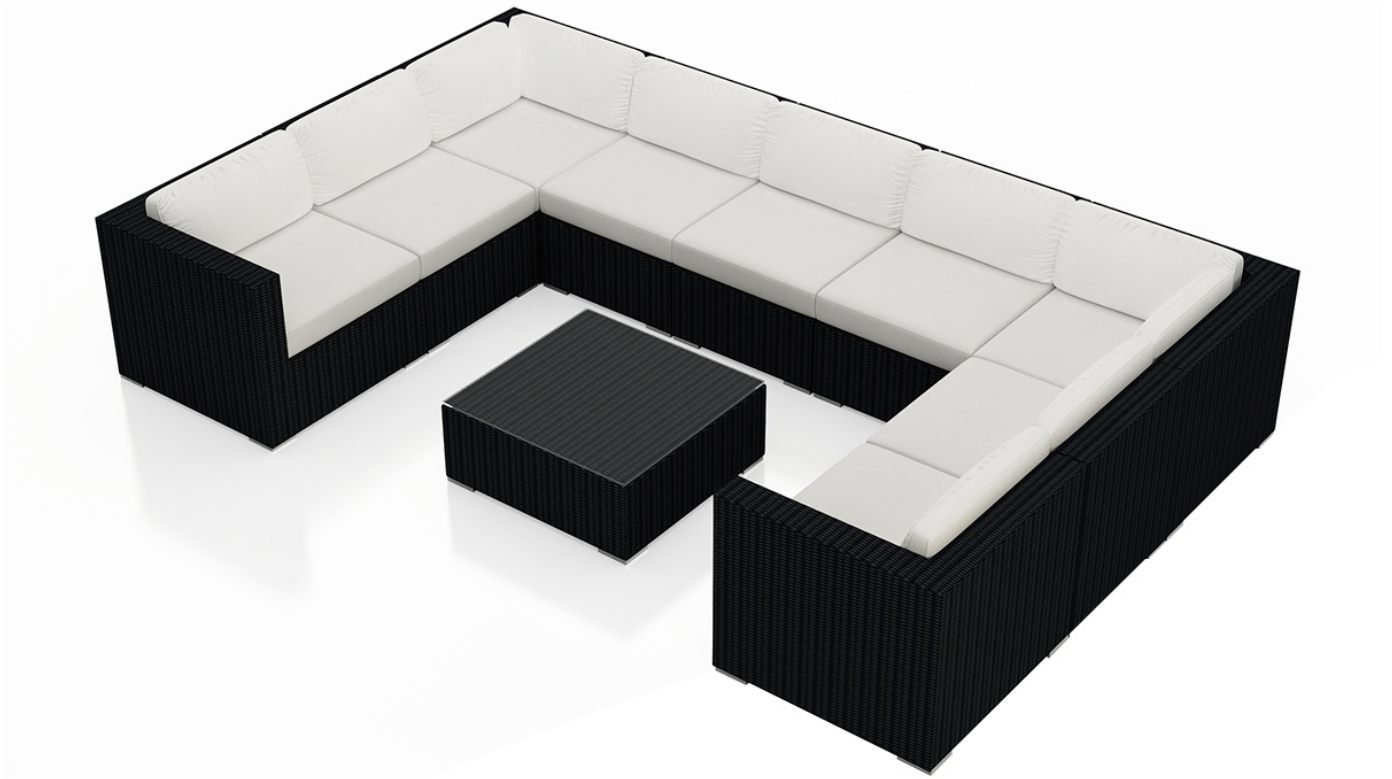

HARMONIA
LIVING

Urbana 10 Piece Sectional Set - Canvas Natural HL-URBN-CB-10SEC-CN

Product Images

Description

Create the perfect outdoor gathering hotspot with the Urbana 10 Piece Surround Sectional Set by Harmonia Living. This collection's beautiful symmetry, modern design and rich, dark wicker give it a unique visual appeal, while sturdy, all-weather construction ensures lasting performance across the seasons. The wicker is made with durable High-Density Polyethylene (HDPE) and finished in a beautifully textured Coffee Bean color, which gives it a natural feel. Its sturdy aluminum frames, triple reinforced seats and fade resistant cushions are made to endure in any outdoor setting, rain or shine. The table is topped with extra strong tempered glass, a finishing touch that is ideal for frequent use. If you wish to order this set through Harmonia Living's Quick Ship program, make sure to select a Quick Ship (QS) fabric before checkout! All cushions are made in the USA from Sunbrella, Outdura, and Revolution performance fabrics which carry a 5 year fade warranty. This set comes with 5 Middle Sections, 1 Left Arm Section, 1 Right Arm Section, 2 Corner Sections and 1 Square Coffee Table, perfect for standalone use or with a fire table.

Includes

- 5x Urbana Middle Sections
- 2x Urbana Corner Sections
- 1x Urbana Square Coffee Table
- 1x Urbana Left Arm Section
- 1x Urbana Right Arm Section

Dimensions

- Middle Section: 26.75"W x 34.75"D x 32.25"H (24lbs.)
- Seat Height (No Cushion): 12.25
- Seat Height (With Cushion): 17.25
- Back Height (Seat to Top): 15
- Arm Height: 28.25
- Corner Section: 34.75"W x 34.75"D x 32.25"H (32lbs.)
- Seat Height (No Cushion): 12.25
- Seat Height (With Cushion): 17.25
- Back Height (Seat to Top): 15
- Arm Height: 28.25
- Coffee Table: 34"W x 34"D x 12.25"H (40lbs.)
- Left Arm Section: 34.75"W x 34.75"D x 32.25"H (30lbs.)
- Seat Height (No Cushion): 12.25
- Seat Height (With Cushion): 17.25
- Back Height (Seat to Top): 15