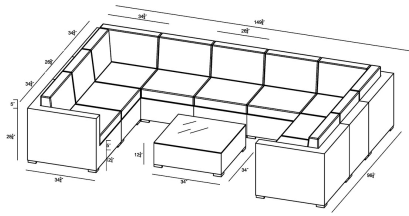

Description

Create the perfect outdoor gathering hotspot with the Urbana 10 Piece Surround Sectional Set by Harmonia Living. This collection's beautiful symmetry, modern design and rich, dark wicker give it a unique visual appeal, while sturdy, all-weather construction ensures lasting performance across the seasons. The wicker is made with durable High-Density Polyethylene (HDPE) and finished in a beautifully textured Coffee Bean color, which gives it a natural feel. Its sturdy aluminum frames, triple reinforced seats and fade resistant cushions are made to endure in any outdoor setting, rain or shine. The table is topped with extra strong tempered glass, a finishing touch that is ideal for frequent use. If you wish to order this set through Harmonia Living's Quick Ship program, make sure to select a Quick Ship (QS) fabric before checkout! All cushions are made in the USA from Sunbrella, Outdura, and Revolution performance fabrics which carry a 5 year fade warranty. This set comes with 5 Middle Sections, 1 Left Arm Section, 1 Right Arm Section, 2 Corner Sections and 1 Square Coffee Table, perfect for standalone use or with a fire table.

Includes

- 5x Urbana Middle Sections
- 2x Urbana Corner Sections
- 1x Urbana Square Coffee Table
- 1x Urbana Left Arm Section
- 1x Urbana Right Arm Section

Dimensions

- Middle Section: 26.75"W x 34.75"D x 32.25"H (24lbs.)
- Seat Height (No Cushion): 12.25
- Seat Height (With Cushion): 17.25
- Back Height (Seat to Top): 15
- Arm Height: 28.25
- Corner Section: 34.75"W x 34.75"D x 32.25"H (32lbs.)
- Seat Height (No Cushion): 12.25
- Seat Height (With Cushion): 17.25
- Back Height (Seat to Top): 15
- Arm Height: 28.25
- Coffee Table: 34"W x 34"D x 12.25"H (40lbs.)
- Left Arm Section: 34.75"W x 34.75"D x 32.25"H (30lbs.)
- Seat Height (No Cushion): 12.25
- Seat Height (With Cushion): 17.25
- Back Height (Seat to Top): 15