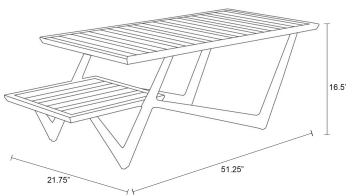

HARMONIA
LIVING

Tier Coffee Table HL-TIER-TK-CT

Product Images

Description

Harmonia Living offers an eclectic and functional design with the Tier Coffee Table, making it the perfect centerpiece for your outdoor seating. Smartly sized and design forward, the 2-tiered table has a unique modern style in classic materials. Handmade from sustainably sourced Teak, this piece is also made to last.

Includes

- 1x Tier Coffee Table

Dimensions

- Coffee Table: 51.25"W x 21.75"D x 16.5"H (25lbs.)

Features

- Frame Finish: Teak
- Tabletop Finish: Teak
- Country Of Origin: China
- Assembly Required: Yes
- Made from teak
- Teak Finish
- No assembly required.