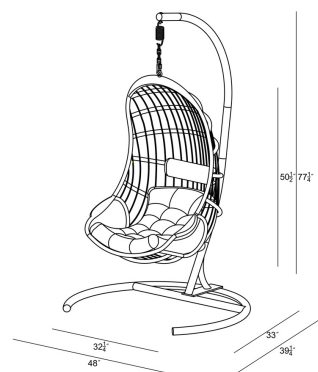

HARMONIA
LIVING

Tiburon 2 Piece Hanging Chair Set - Coffee Bean/Black Stand HL-TBN-CB-2SW-PB

Product Images

Description

Add the Tiburon 2 Piece Hanging Chair Set by Harmonia Living to your patio for a completely different seating