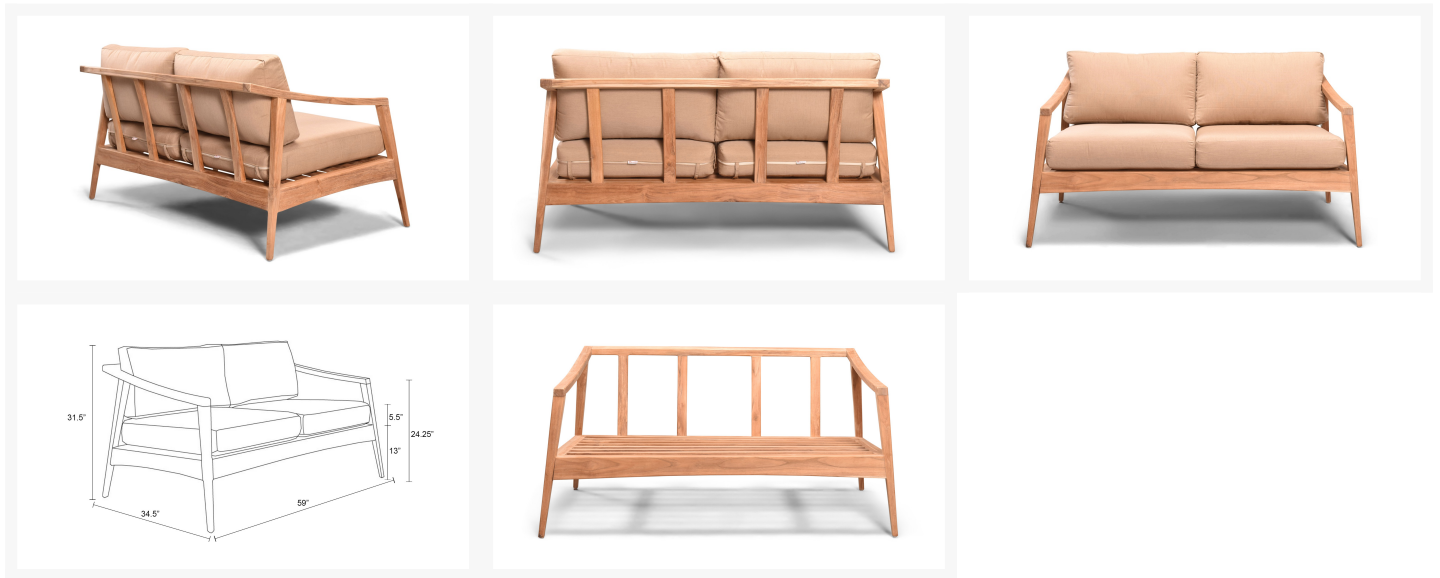

HARMONIA
LIVING

Tango Loveseat - Heather Beige HL-TAN-TK-LS-HB

Product Images

Description

The Tango Loveseat by Harmonia Living is beautifully constructed and features a stylish Mid-Century Modern look that is both classic and timeless. The warm natural wood finish creates a soothing and relaxing environment, adding a contemporary flair to your outdoor living space. The distinctive angled legs and simple design also works well inside contemporary or traditional homes. Each Tango piece is made to compliment the next, creating a complete outdoor experience.

Includes

- 1x Tango Loveseat
- 2x 27" Single Seat Cushions
- 2x 27" Single Seat Back Cushions

Dimensions

- Loveseat: 59"W x 34.5"D x 31.5"H (55lbs.)
- Seat Height (No Cushion): 13
- Seat Height (With Cushion): 18.5
- Back Height (Seat to Top): 13
- Arm Height: 24.25

Features

- Made from sustainable Grade A plantation-harvest teak.
- Teak is extra durable, resistant to light, heat, moisture and pests.
- Cushions are made in the USA with quick-drying Polyurethane foam and wrapped in Dacron, which wicks away moisture.
- When left untreated, Teak will weather to a silvery patina.
- To keep the natural wood tone of Teak, cleaning and a thin layer of oil needs to be applied about once a year, depending on the environment.
- Available in Sunbrella, Outdura and Revolution performance fabrics, which are distinctive, fade resistant and easy to clean.

- Cushion cover comes with a zipper for easy removal.
- A self-welt (seam piping) can be added for a tailored look.
- No assembly required.

Compatible Furniture Covers

- HL-WX-GP-LS