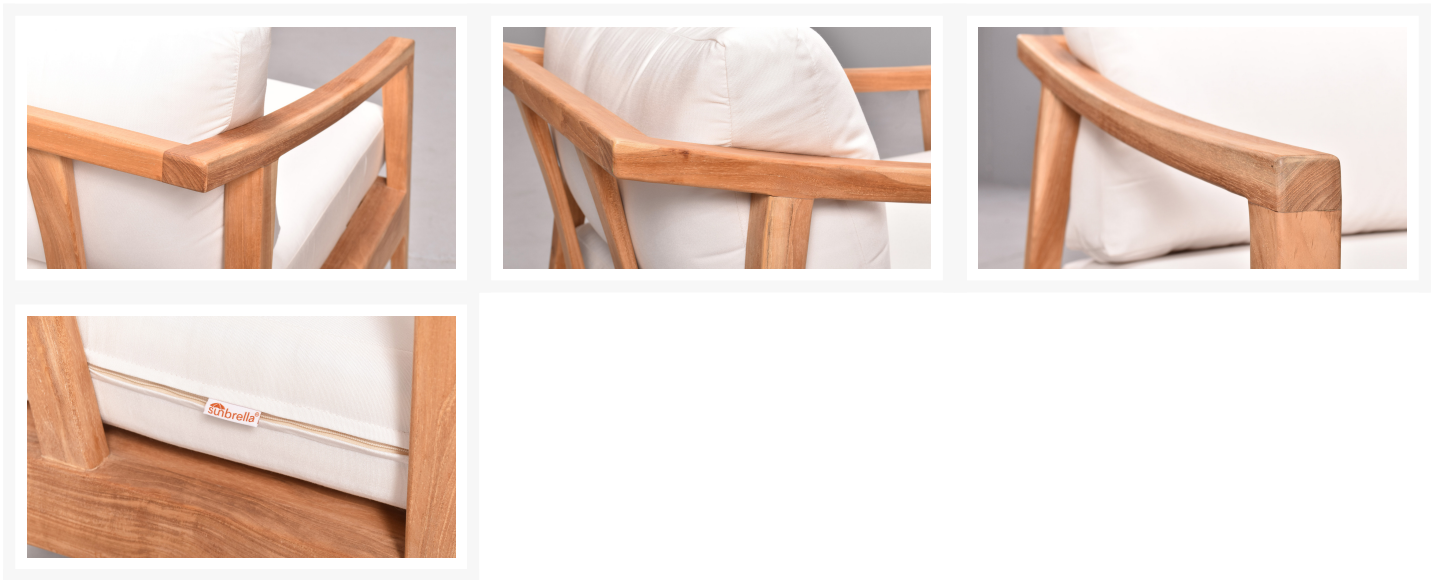

HARMONIA
LIVING

Tango 4 Piece Sofa Set - Canvas Charcoal HL-TAN-TK-4SS-CC

Product Images

Description

The Tango 4 Piece Sofa Set by Harmonia Living is beautifully constructed and features a stylish Mid-Century Modern look that is both classic and timeless. The warm natural wood finish creates a soothing and relaxing environment, adding a contemporary flair to your outdoor living space. The distinctive angled legs and simple design also works well inside contemporary or traditional homes. Each Tango piece is made to compliment the next, creating a complete outdoor experience.

Includes

- 2x Tango Club Chairs
- 1x Tango Sofa
- 1x Tango Coffee Table

Dimensions

- Club Chair: 34.5"W x 33"D x 31.5"H (25lbs.)
- Seat Height (No Cushion): 13
- Seat Height (With Cushion): 18.5
- Back Height (Seat to Top): 13
- Arm Height: 24.25
- Sofa: 81.5"W x 34.5"D x 31.5"H (65lbs.)
- Seat Height (No Cushion): 13
- Seat Height (With Cushion): 18.5
- Back Height (Seat to Top): 13
- Arm Height: 24.25
- Coffee Table: 47.5"W x 24"D x 15"H (35lbs.)

Features

- Plantation grown teak is FSC certified and is extra durable, resistant to light, heat, moisture and pests.
- Cushions are made in the USA with quick-drying Polyurethane foam and wrapped in Dacron, which wicks away moisture.

- Available in Sunbrella, Outdura and Revolution performance fabrics, which are distinctive, fade resistant and easy to clean.
- Cushion cover comes with a zipper for easy removal.
- When left untreated, Teak will weather to a silvery patina.
- To keep the natural wood tone of Teak, cleaning and a thin layer of oil needs to be applied about once a year, depending on the environment.
- A self-welt (seam piping) can be added for a tailored look.
- The coffee table requires assembly, the seating pieces do not.