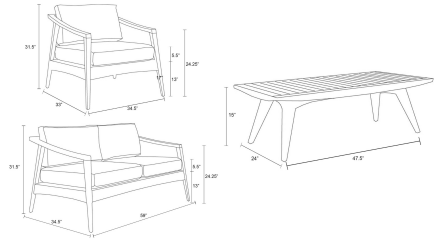

HARMONIA
LIVING

Tango 4 Piece Loveseat Set - Canvas Charcoal HL-TAN-TK-4LSS-CC

Product Images

Description

The Tango 4 Piece Loveseat Set by Harmonia Living is beautifully constructed and features a stylish Mid-Century Modern look that is both classic and timeless. The warm natural wood finish creates a soothing and relaxing environment, adding a contemporary flair to your outdoor living space. The distinctive angled legs and simple design also works well inside contemporary or traditional homes. Each Tango piece is made to compliment the next, creating a complete outdoor experience.

Includes

- 2x Tango Club Chairs
- 1x Tango Loveseat
- 1x Tango Coffee Table

Dimensions

- Club Chair: 34.5"W x 33"D x 31.5"H (25lbs.)
- Seat Height (No Cushion): 13
- Seat Height (With Cushion): 18.5
- Back Height (Seat to Top): 13
- Arm Height: 24.25

- Loveseat: 59"W x 34.5"D x 31.5"H (55lbs.)
- Seat Height (No Cushion): 13
- Seat Height (With Cushion): 18.5
- Back Height (Seat to Top): 13
- Arm Height: 24.25
- Coffee Table: 47.5"W x 24"D x 15"H (35lbs.)