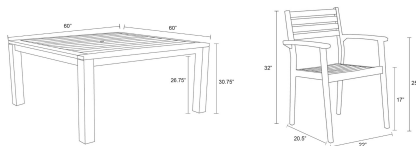

HARMONIA
LIVING

Sylvan 9 Piece Square Dining Set - No Cushions HL-SYLV-TK-9SDS-NC

Product Images

Description

The 9 Piece Sylvan Square Dining Set by Harmonia Living features a gorgeous natural appeal that will make a statement in your outdoor space. The entire table is constructed from reclaimed teak, giving it an eco-friendly, sustainable aspect with a slatted top with boxed, sturdy legs. The Sylvan Teak Dining Arm Chair boasts attractive, modern lines and durable construction from sustainably harvested V-Legal teak wood. Smartly sized, the Sylvan chair is extremely comfortable without being a spacehog like some dining arm chairs. Tailored and manicured in all the right places the Sylvan dining chair has a unique modern style while maintaining traditional sensibilities. Recommended for use with or without a cushion. Stackable design.

Includes

- 1x Classic Teak 8-Seater Square Dining Table
- 8x Sylvan Teak Dining Arm Chairs

Dimensions

- Dining Table: 60" x 60" x 30"H (125lbs.)
- Under Table Height: 26.75
- Dining Chair: 22"W x 20.5"D x 32"H (20lbs.)
- Seat Height (No Cushion): 17
- Seat Height (With Cushion): 19.25
- Back Height (Seat to Top): 12.75
- Arm Height: 25.5