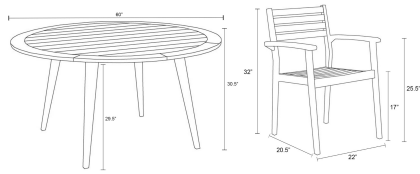

NO IMAGE

Description

The 5 Piece Sylvan Round Dining Set by Harmonia Living features a gorgeous natural appeal that will make a statement in your outdoor space. Constructed from sustainably sourced teak, the elegant round table serves as a perfect compliment to the comfortable, design-forward chairs. The Sylvan Teak Dining Arm Chair boasts attractive, modern lines and durable construction from sustainably harvested V-Legal teak wood. Smartly sized, the Sylvan chair is extremely comfortable without being a spacehog like some dining arm chairs. Tailored and manicured in all the right places the Sylvan dining chair has a unique modern style while maintaining traditional sensibilities. Recommended for use with or without a cushion. Stackable design.

Includes

- 1x Tango Round Dining Table
- 4x Sylvan Teak Dining Arm Chairs
- 4x Sylvan Dining Chair Cushions

Dimensions

- Dining Table: 60"W x 60"D x 30.5"H (90lbs.)
- Under Table Height: 29.5
- Dining Chair: 22"W x 20.5"D x 32"H (20lbs.)
- Seat Height (No Cushion): 17
- Seat Height (With Cushion): 19.25
- Back Height (Seat to Top): 12.75