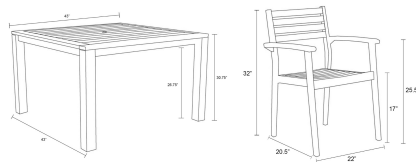

HARMONIA
LIVING

Sylvan 5 Piece Dining Set - No Cushions HL-SYLV-TK-5DS-NC

Product Images