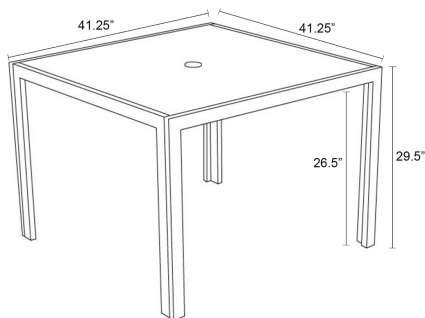

HARMONIA
LIVING

Staple 4-Seater Square Dining Table - White HL-STA-WT-4SQDT-AC

Product Images

Description

The Staple 4-Seater Square Dining Table by Harmonia Living boasts timeless modern lines and durable, low-

Includes

- 1x Staple 4-Seater Square Dining Table - Slate

Dimensions

- Dining Table: 41.25"W x 41.25"D x 29.5"H (43lbs.)
- Under Table Height: 27.5

Features

- Frame Finish: White
- Tabletop Finish: Antique Concrete
- Country Of Origin: China
- Assembly Required: Yes
- Rust proof, fully welded and powder coated aluminum frame
- Extra strong tempered glass top with scratch-proof ceramic coating will hide fingerprints and dust
- Central umbrella hole for easy shade placement (umbrellas sold separately).
- Minor assembly required