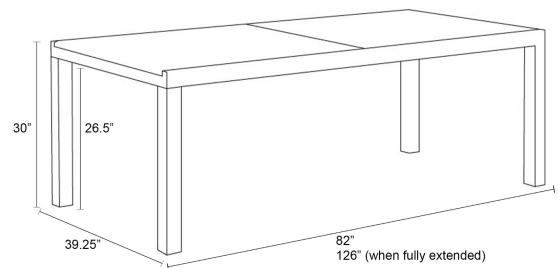

HARMONIA
LIVING

Spread Extendable Dining Table - White - Concrete HL-SP-WT-EXTDT-CON

Product Images

Description

The Spread Extendable Dining Table with AI-Stone top by Harmonia Living will have you relaxing and enjoying