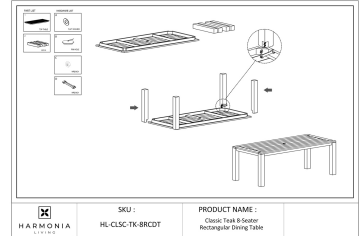

SKU: HL-CLSC-TK-BRCOT
PRODUCT NAME: Classic Teak 8-Seater Rectangular Dining Table