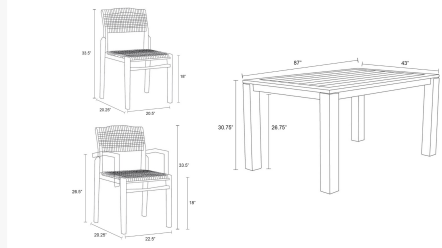

HARMONIA  
LIVING

Sands 9 Piece Dining Set HL-SNDS-SD-9DS

Product Images

---

SKU: HL-CLSC-TK-BRCOT  
 PRODUCT NAME: Classic Teak 8-Seater Rectangular Dining Table

NO IMAGE

## Dimensions

- Dining Table: 78.75" x 39" x 30"H (125lbs.)
- Under Table Height: 26.75"

- Dining Chair: 22.5"W x 20.25"D x 33.5"H (19lbs.)
- Seat Height (No Cushion): 18
- Seat Height (With Cushion): 20.25
- Back Height (Seat to Top): 13.25
- Arm Height: 26.5
- Dining Chair: 20.5"W x 20.25"D x 33.5"H (17lbs.)
- Seat Height (No Cushion): 18
- Seat Height (With Cushion): 20.25
- Back Height (Seat to Top): 13.25