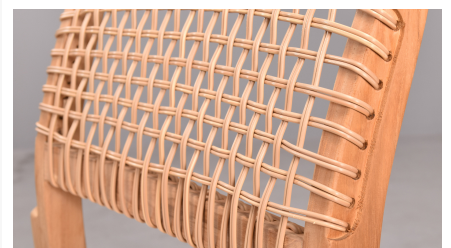

HARMONIA  
LIVING

Sands 9 Piece Dining Set HL-SNDS-SD-9DS

Product Images

---

SKU: HL-CLSC-TK-BRCOT  
 PRODUCT NAME: Classic Teak 8-Seater Rectangular Dining Table

NO IMAGE

## Description

The 9 Piece Sands Dining Set by Harmonia Living uses mixed materials and architectural accents for a stylish yet practical design. Sustainably sourced from plantation and reclaimed teak, the durable, sturdy construction of the table serves as a perfect compliment to the comfortable, design-forward chairs. Recommended for use with or without a cushion, the chair is teak frame accented with Sand Dune wicker, featuring a blend of light tan colors for a natural, seaside vibe. Sold with optional Sunbrella seat cushions.

## Includes

- 1x Classic Teak 8-Seater Rectangular Dining Table
- 2x Sands Dining Arm Chairs
- 6x Sands Dining Side Chairs
- 8x Sylvan Dining Chair Cushions

## Features

- When left untreated, Teak will weather to a silvery patina. To keep the natural wood tone of Teak, cleaning and a thin layer of oil needs to be applied about once a year, depending on the environment.
- High-Density Polyethylene (HDPE) Wicker is all-weather, recyclable and resistant to fading or cracking.
- Stackable design makes storage convenient and easy.
- Zinc-coated, rust-resistant hardware.
- Pre-cut umbrella hole with brass plated umbrella hole cover, umbrellas with a pole diameter up to 1.5" will fit into this dining table.
- The dining table requires assembly, the chairs do not.
- Optional cushions are available in Sunbrella, Outdura and Revolution performance fabrics, which are distinctive, fade resistant and easy to clean.
- Cushion cover comes with a zipper for easy removal.
- A self-welt (seam piping) can be added for a tailored look.