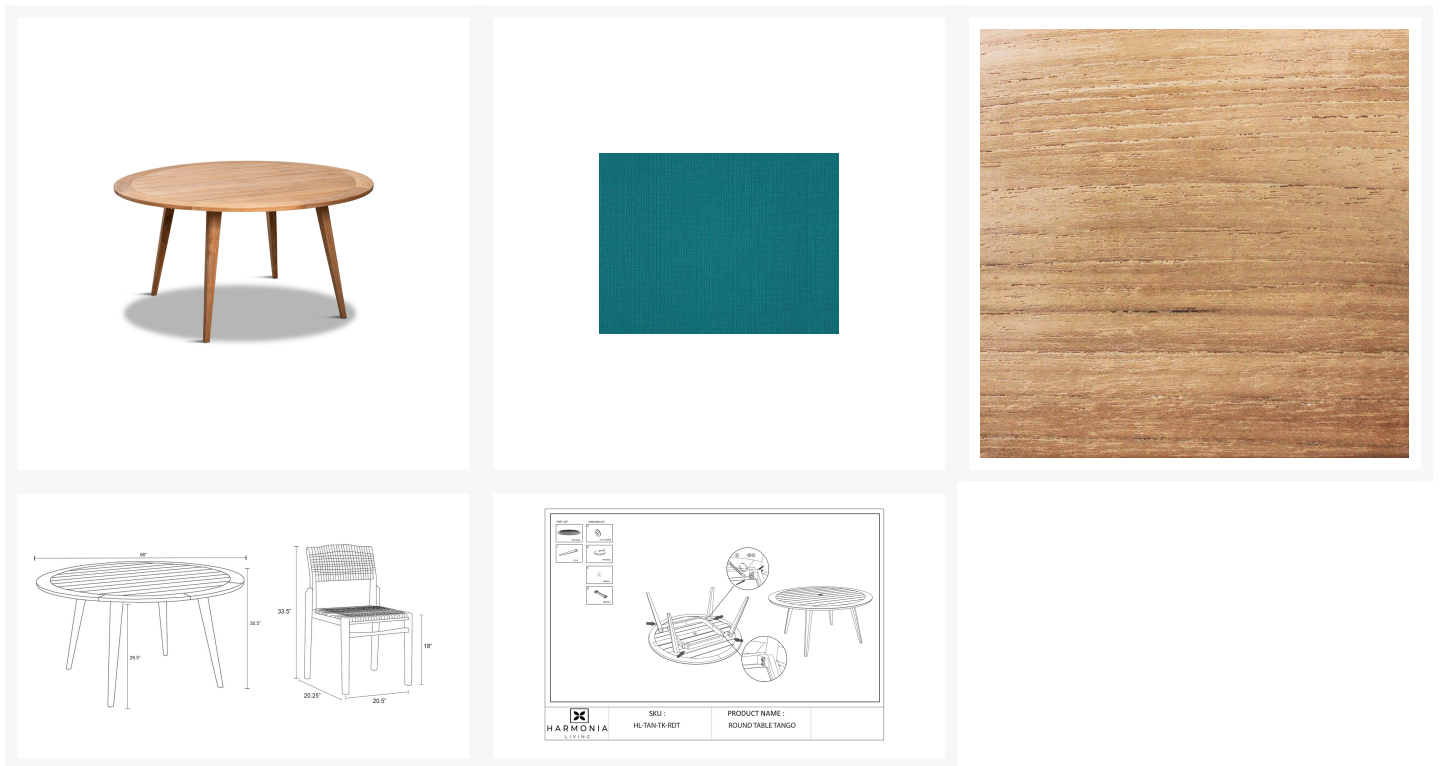

HARMONIA  
LIVING

Sands 5 Piece Round Dining Set - Spectrum Peacock HL-SNDS-SD-5RDS-PC

Product Images

---

## Description

The 5 Piece Sands Round Dining Set by Harmonia Living uses mixed materials and architectural accents for a stylish yet practical design. Constructed from sustainably sourced teak, the elegant round table serves as a perfect compliment to the comfortable, design-forward chairs. Recommended for use with or without a cushion, the chair is teak frame accented with Sand Dune wicker, featuring a blend of light tan colors for a natural, seaside vibe. Sold with optional Sunbrella seat cushions.

## Dimensions

- Dining Table: 60"W x 60"D x 30.5"H (90lbs.)
- Under Table Height: 29.5
- Dining Chair: 22.5"W x 20.25"D x 33.5"H (19lbs.)
- Seat Height (No Cushion): 18
- Seat Height (With Cushion): 20.25
- Back Height (Seat to Top): 13.25
- Arm Height: 26.5

## Features

- Frame Finish: Teak
- Seat/Back Finish: Sand Dune
- Table Finish: Teak

- Tabletop Finish: Teak
- Country Of Origin: Country of Origin: Indonesia
- Assembly Required:
- Made from V-Legal certified sustainably harvested teak.
- Teak is extra durable, resistant to light, heat, moisture and pests
- High-Density Polyethylene (HDPE) Wicker is all-weather, recyclable and resistant to fading or cracking.
- Stackable design makes storage and transportation easy.
- Zinc-coated, rust-resistant hardware
- The dining table has an umbrella hole
- Some assembly required